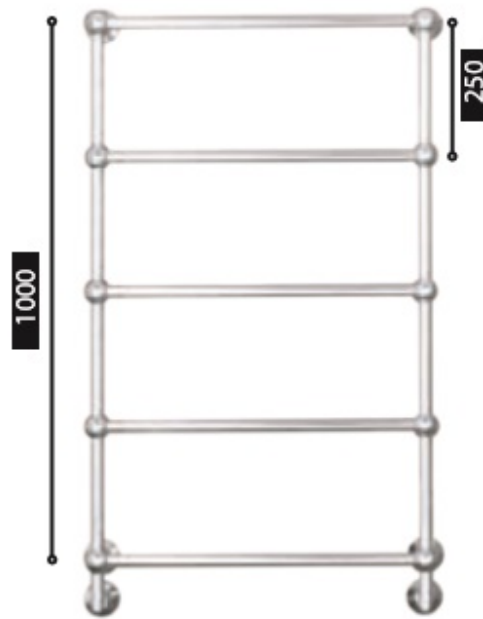

B-Series 600 x 1000mm

Vision and innovation has created the Hydrotherm B-Series heated towel rail. Designer influence and sensuous warmth transcend into a symbol of sophisticated style. Characterised by classical features, the B-Series brings timeless elegance into your bathroom.

Dimensions: 600mm W (670mm overall),
1000mm H (1150mm overall including hard wire attachment) x 105mm D (extendable to max of 120mm from wall)

Finish: Chrome, Black, Powdercoat

Options: Wiring left or right side.

Spacing: 250mm between bars

Wattage (electric): 100-150 Watts

kW: 0.3 - 0.6 (hydronic at 65°C)

Specifications

B - SERIES

Height: 1000mm + Hard Wire
Width: 600mm (Standard)
500mm, 700mm 800mm (Custom)
Finish: Chrome, Black, Powder Coat
Element: 100watt - 150watt