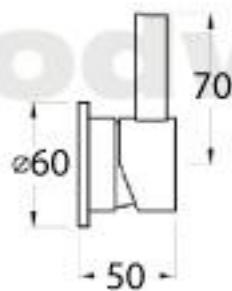

City Que Wall Set 150mm

The City Que series highlights your personal expression. A functional range without compromise. City Que offers consistent performance in both residential and commercial applications. Combining both circular and rectangular profiles with a comfortable radius on the end of the handle lever and spout.

Finish: Available in all Brodware finishes.

Options: Available with or without flow control spout.

Installation: Inwall body is provided and must be fitted during rough-in.

WELS: 6 STAR Rated. 4.5 L/min. Registration number TM29911

Specifications

Brodware