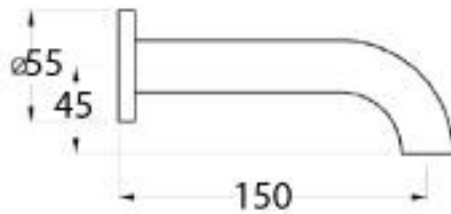

City Que Wall Set 150mm

The City Que series highlights your personal expression. A functional range without compromise. City Que offers consistent performance in both residential and commercial applications. Combining both circular and rectangular profiles with a comfortable radius on the end of the handle lever and spout.

Finish: Available in all Brodware finishes.

Options: Available with or without flow control spout.

Installation: Inwall body is provided and must be fitted during rough-in.

WELS: 6 STAR Rated. 4.5 L/min. Registration number TM29911

Specifications

Brodware