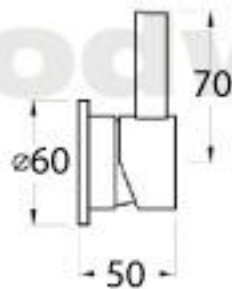

City Que Wall Set 150mm

The City Que series highlights your personal expression. A functional range without compromise. City Que offers consistent performance in both residential and commercial applications. Combining both circular and rectangular profiles with a comfortable radius on the end of the handle lever and spout.

Finish: Available in all Brodware finishes.

Options: Available with or without flow control spout.

Installation: Inwall body is provided and must be fitted during rough-in.

WELS: 6 STAR Rated. 4.5 L/min. Registration number TM29911

Specifications

Brodware