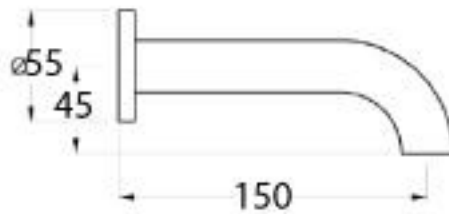

City Que Wall Set 150mm

The City Que series highlights your personal expression. A functional range without compromise. City Que offers consistent performance in both residential and commercial applications. Combining both circular and rectangular profiles with a comfortable radius on the end of the handle lever and spout.

Finish: Available in all Brodware finishes.

Options: Available with or without flow control spout.

Installation: Inwall body is provided and must be fitted during rough-in.

WELS: 6 STAR Rated. 4.5 L/min. Registration number TM29911

Specifications

Brodware