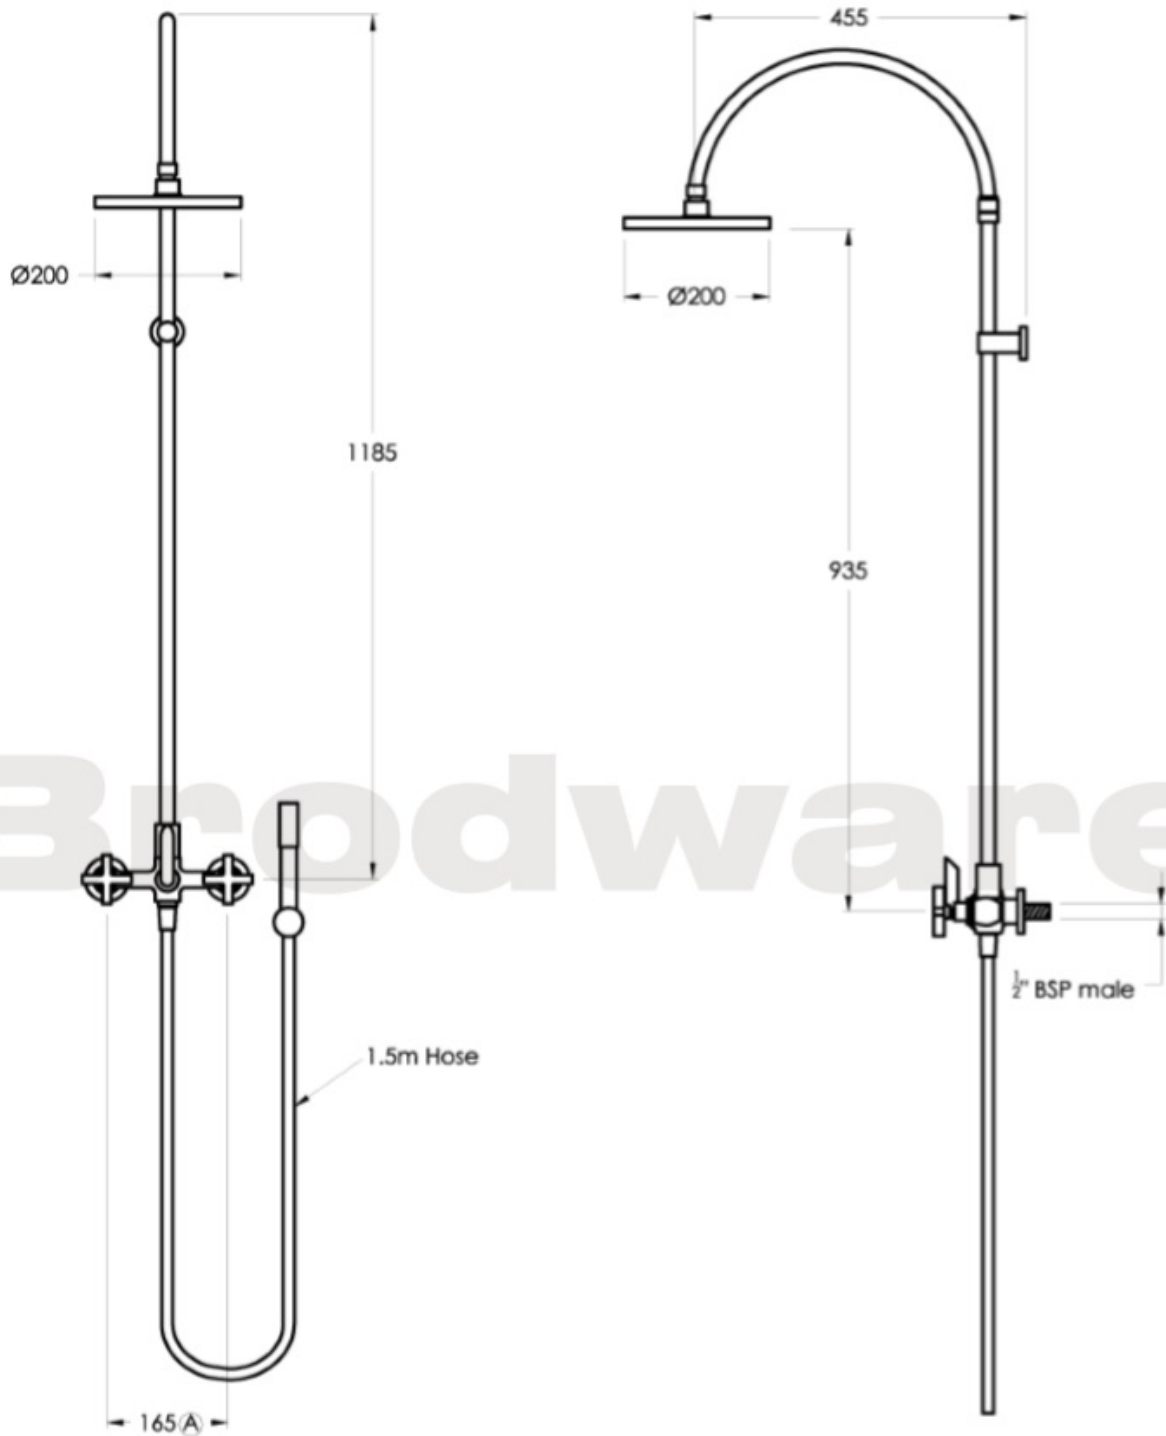

## City Que Exposed Shower Set

The City Que series offers consistent performance in both residential and commercial applications. Combining both circular and rectangular profiles with a comfortable radius on the end of the handle lever and spout, City Que is a delight to use.

Features: Single spray shower head with universal ball-joint. Single spray handshower with 1500mm hose and wall bracket.

Finish: Available in all Brodware finishes.

Installation: Product needs to be trial fitted at rough-in as no adjustment is available. 1/2" BSP thread male fitting (requires female fitting in wall)

WELS: 3 STAR Rated. 9 L/min. Registration number SM11206

### Specifications

Note: G $\frac{1}{2}$ " BSP female fittings required in the wall  
Ⓐ Fixed Centre; taps must have 165 mm centres