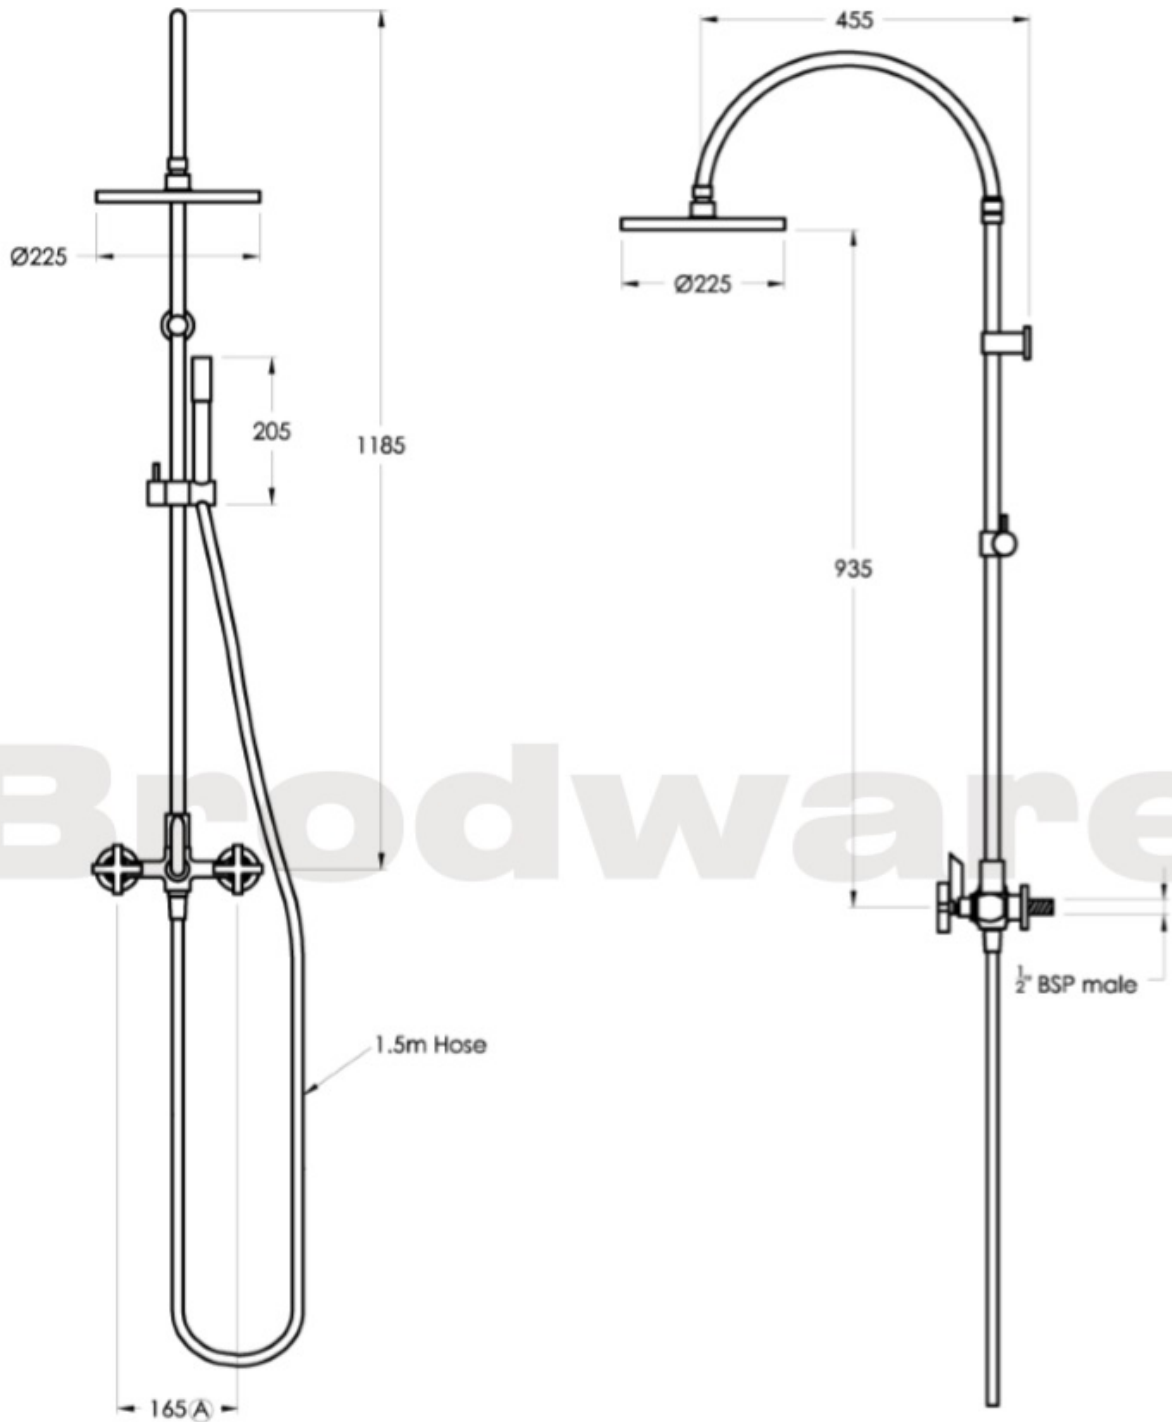

## City Que Exposed Slider Shower Set

The City Que series highlights your personal expression. Combining both circular and rectangular profiles with a comfortable radius on the end of the handle lever and spout, City Que is a delight to use.

Features: Single spray shower head with universal ball-joint. Single spray handshower with 1500mm hose and wall bracket.

Finish: Available in all Brodware finishes.

Installation: Product needs to be trial fitted at rough-in as no adjustment is available. 1/2" BSP thread male fitting (requires female fitting in wall).

WELS: 3 STAR Rated. 9 L/min. Registration number SM11207

### Specifications

Note:  $G\frac{1}{2}$ " BSP female fittings required in the wall  
Ⓐ Fixed Centre; taps must have 165 mm centres