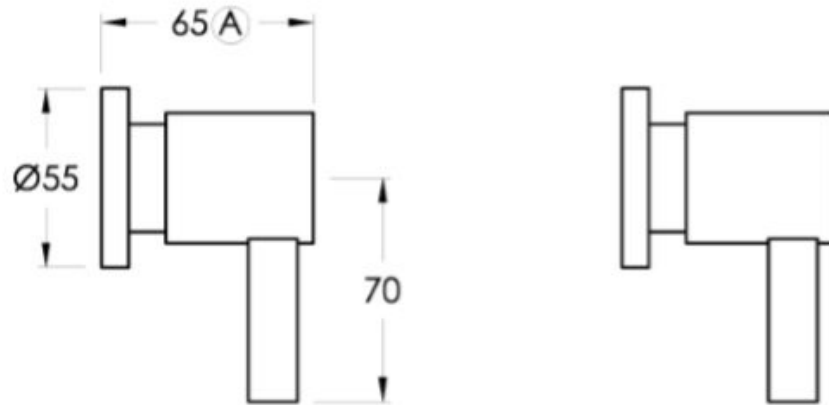

City Que Lever Wall Taps (Pair)

The City Que series highlights your personal expression. A functional range without compromise. City Que offers consistent performance in both residential and commercial applications. Combining both circular and rectangular profiles with a comfortable radius on the end of the handle lever and spout, City Que is a delight to use.

Features: Easyglide® 1/4 turn ceramic spindles.

Finish: Available in all Brodware finishes.

Options: Can be mounted horizontally or vertically (specify when ordering).

Specifications

Brodware