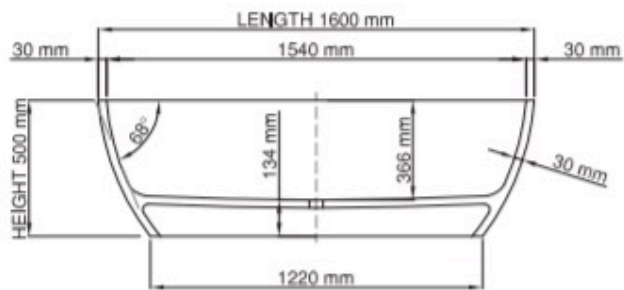

Deonne Bath 1600

The Deonne by Sirene is a contemporary freestanding bathtub inspired by modern and geometric patterns.

Dimensions: 1600 x 755 x 500mm

Colour: White

Material: DADOquartz is solid and void-free with no fissures or veins, manufactured from resin and quartz aggregates. It has a silky finish.

Weight: 120kg

Volume: 230L

Waste: Non-overflow waste required

Warranty: Lifetime

Specifications

sirene[®]
unwind in style

deonne
bath

Product code SBM018-M/P **thin rim**

Size (l) x (w) x (h): 1600mm x 755mm x 500mm
Waste to floor: 134mm
Water capacity: 230L
Overflow: No overflow/With overflow
Material: DADOquartz[®]
Colour: White/Custom
Finish: Matte/Polished

Base dimensions: 1220mm x 520mm
Rim width: 30mm
Waste diameter: 50mm
Weight: 120kg
Packing dimensions: 1680mm x 800mm x 660mm
Shipping mass: 170kg
Warranty: Lifetime