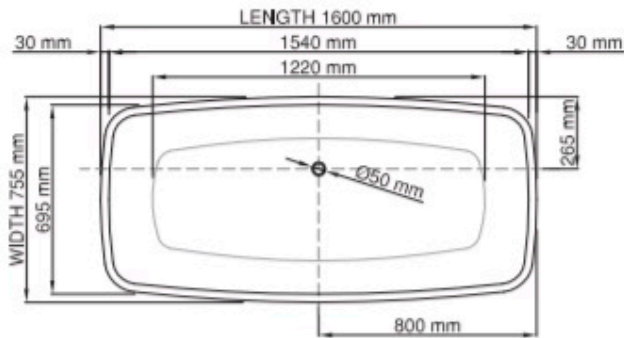

Deonne Bath 1600

The Deonne by Sirene is a contemporary freestanding bathtub inspired by modern and geometric patterns.

Dimensions: 1600 x 755 x 500mm

Colour: White

Material: DADOquartz is solid and void-free with no fissures or veins, manufactured from resin and quartz aggregates. It has a silky finish.

Weight: 120kg

Volume: 230L

Waste: Non-overflow waste required

Warranty: Lifetime

Specifications

sirene[®]
unwind in style

deonne
bath

Product code SBM018-M/P **thin rim**

Size (l) x (w) x (h): 1600mm x 755mm x 500mm
Waste to floor: 134mm
Water capacity: 230L
Overflow: No overflow/With overflow
Material: DADOquartz[®]
Colour: White/Custom
Finish: Matte/Polished

Base dimensions: 1220mm x 520mm
Rim width: 30mm
Waste diameter: 50mm
Weight: 120kg
Packing dimensions: 1680mm x 800mm x 660mm
Shipping mass: 170kg
Warranty: Lifetime