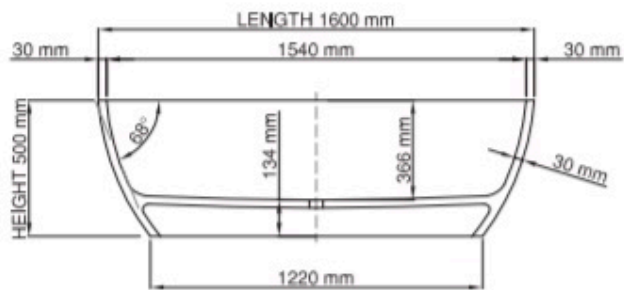

## Deonne Bath 1600

The Deonne by Sirene is a contemporary freestanding bathtub inspired by modern and geometric patterns.

Dimensions: 1600 x 755 x 500mm

Colour: White

Material: DADOquartz is solid and void-free with no fissures or veins, manufactured from resin and quartz aggregates. It has a silky finish.

Weight: 120kg

Volume: 230L

Waste: Non-overflow waste required

Warranty: Lifetime

### **Specifications**

sirene<sup>®</sup>  
unwind in style

deonne  
bath

Product code SBM018-M/P **thin rim**

Size (l) x (w) x (h): 1600mm x 755mm x 500mm  
Waste to floor: 134mm  
Water capacity: 230L  
Overflow: No overflow/With overflow  
Material: DADOquartz<sup>®</sup>  
Colour: White/Custom  
Finish: Matte/Polished

Base dimensions: 1220mm x 520mm  
Rim width: 30mm  
Waste diameter: 50mm  
Weight: 120kg  
Packing dimensions: 1680mm x 800mm x 660mm  
Shipping mass: 170kg  
Warranty: Lifetime