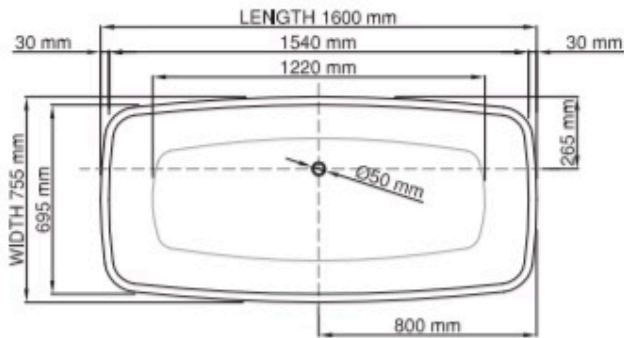

## Deonne Bath 1600

The Deonne by Sirene is a contemporary freestanding bathtub inspired by modern and geometric patterns.

Dimensions: 1600 x 755 x 500mm

Colour: White

Material: DADOquartz is solid and void-free with no fissures or veins, manufactured from resin and quartz aggregates. It has a silky finish.

### **Specifications**

sirene<sup>®</sup>  
unwind in style

deonne  
bath

Product code SBM018-M/P **thin rim**

Size (l) x (w) x (h): 1600mm x 755mm x 500mm  
Waste to floor: 134mm  
Water capacity: 230L  
Overflow: No overflow/With overflow  
Material: DADOquartz<sup>®</sup>  
Colour: White/Custom  
Finish: Matte/Polished

Base dimensions: 1220mm x 520mm  
Rim width: 30mm  
Waste diameter: 50mm  
Weight: 120kg  
Packing dimensions: 1680mm x 800mm x 660mm  
Shipping mass: 170kg  
Warranty: Lifetime