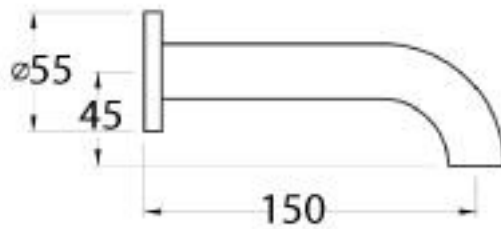

City Lever Wall Set 150mm

Clean and contemporary, the City Plus series of tapware is both practical and functional. This popular range has been expanded to include new wall and floor mixers to allow greater design freedom in the bathroom.

Features: Wall mixer and 150mm spout

Finish: Available in all Brodware finishes.

Options: Available with 'B or 'D' lever. With or without flow control spout.

Installation: Inwall body is provided and must be fitted during rough-in.

WELS: 6 STAR Rated. 4.5 L/min. Registration number TM29907

Specifications

Brodware