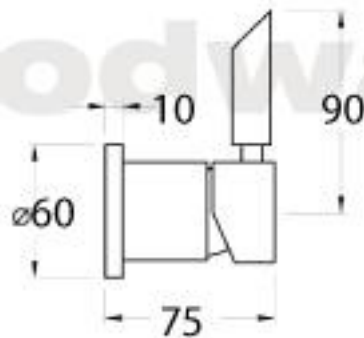

City Lever Wall Set 150mm

Clean and contemporary, the City Plus series of tapware is both practical and functional. This popular range has been expanded to include new wall and floor mixers to allow greater design freedom in the bathroom.

Features: Wall mixer and 150mm spout

Finish: Available in all Brodware finishes.

Options: Available with 'B or 'D' lever. With or without flow control spout.

Installation: Inwall body is provided and must be fitted during rough-in.

WELS: 6 STAR Rated. 4.5 L/min. Registration number TM29907

Specifications

Brodware