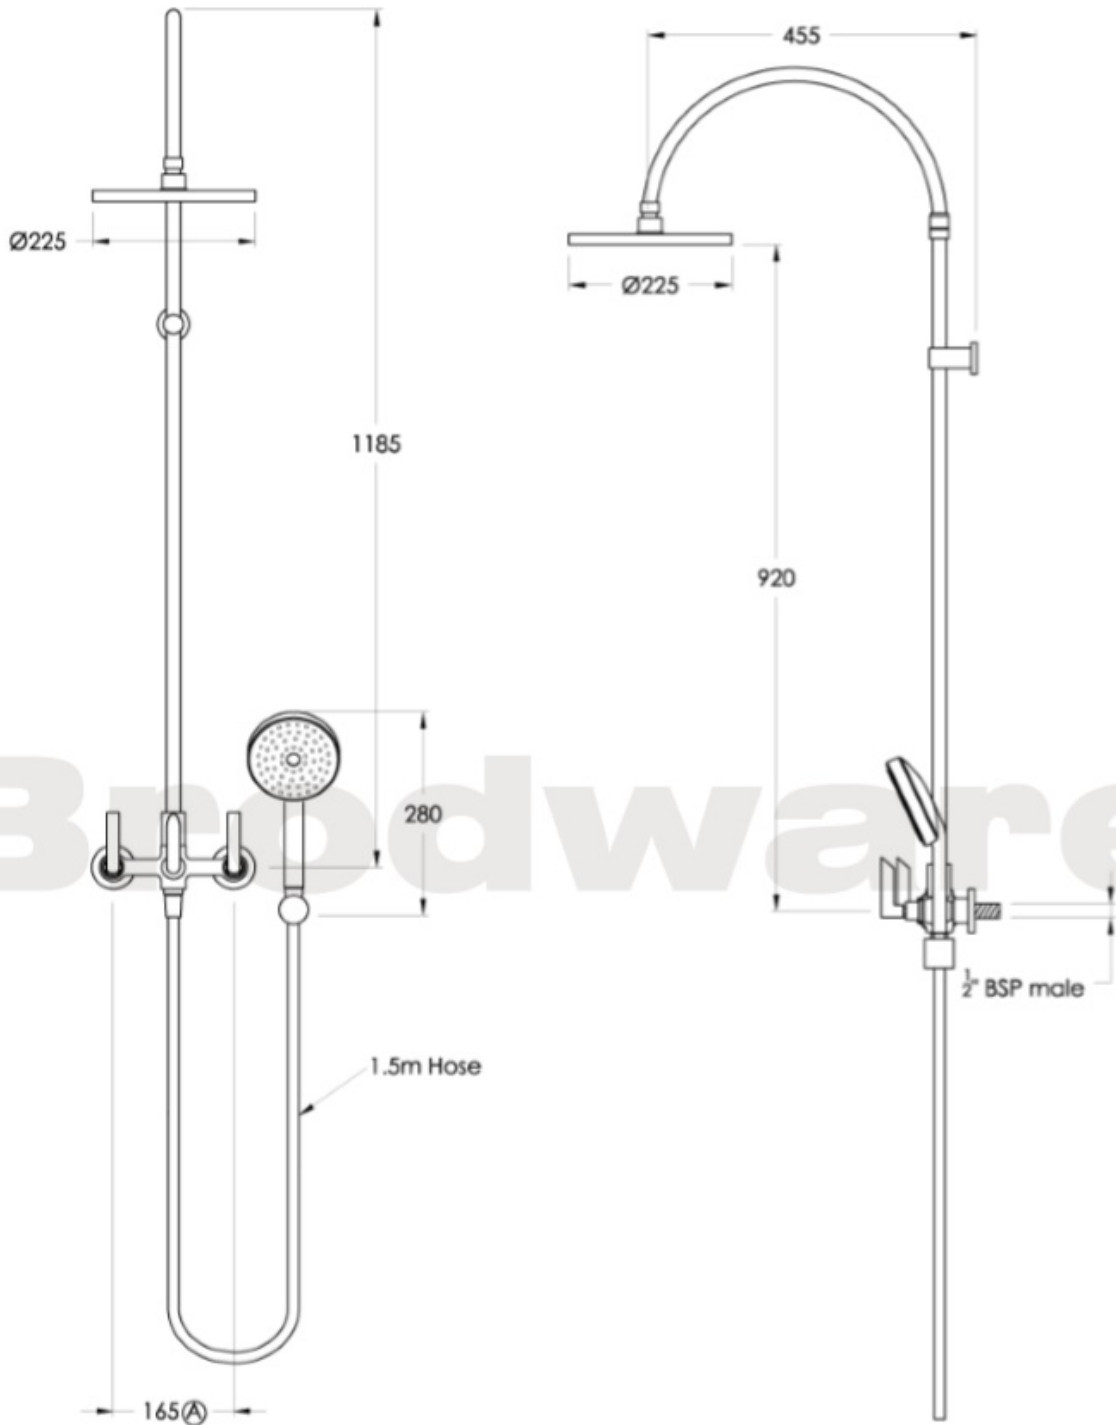

City Plus Exposed Shower Set

Clean and contemporary, the City Plus series of tapware is both practical and functional.

Features: Easiglide® 3/4 turn ceramic spindles. Single spray shower head with universal ball-joint. Single spray round handshower with 1500mm hose and wall bracket.

Finish: Available in all Brodware finishes.

Installation: Product needs to be trial fitted at rough-in as no adjustment is available. 1/2" BSP thread male fitting (requires female fitting in wall).

WELS: 3 STAR Rated. 9 L/min. Registration number SM10900

Specifications

Note: G $\frac{1}{2}$ " BSP female fittings required in the wall
Ⓐ Fixed Centre; taps must have 165 mm centres