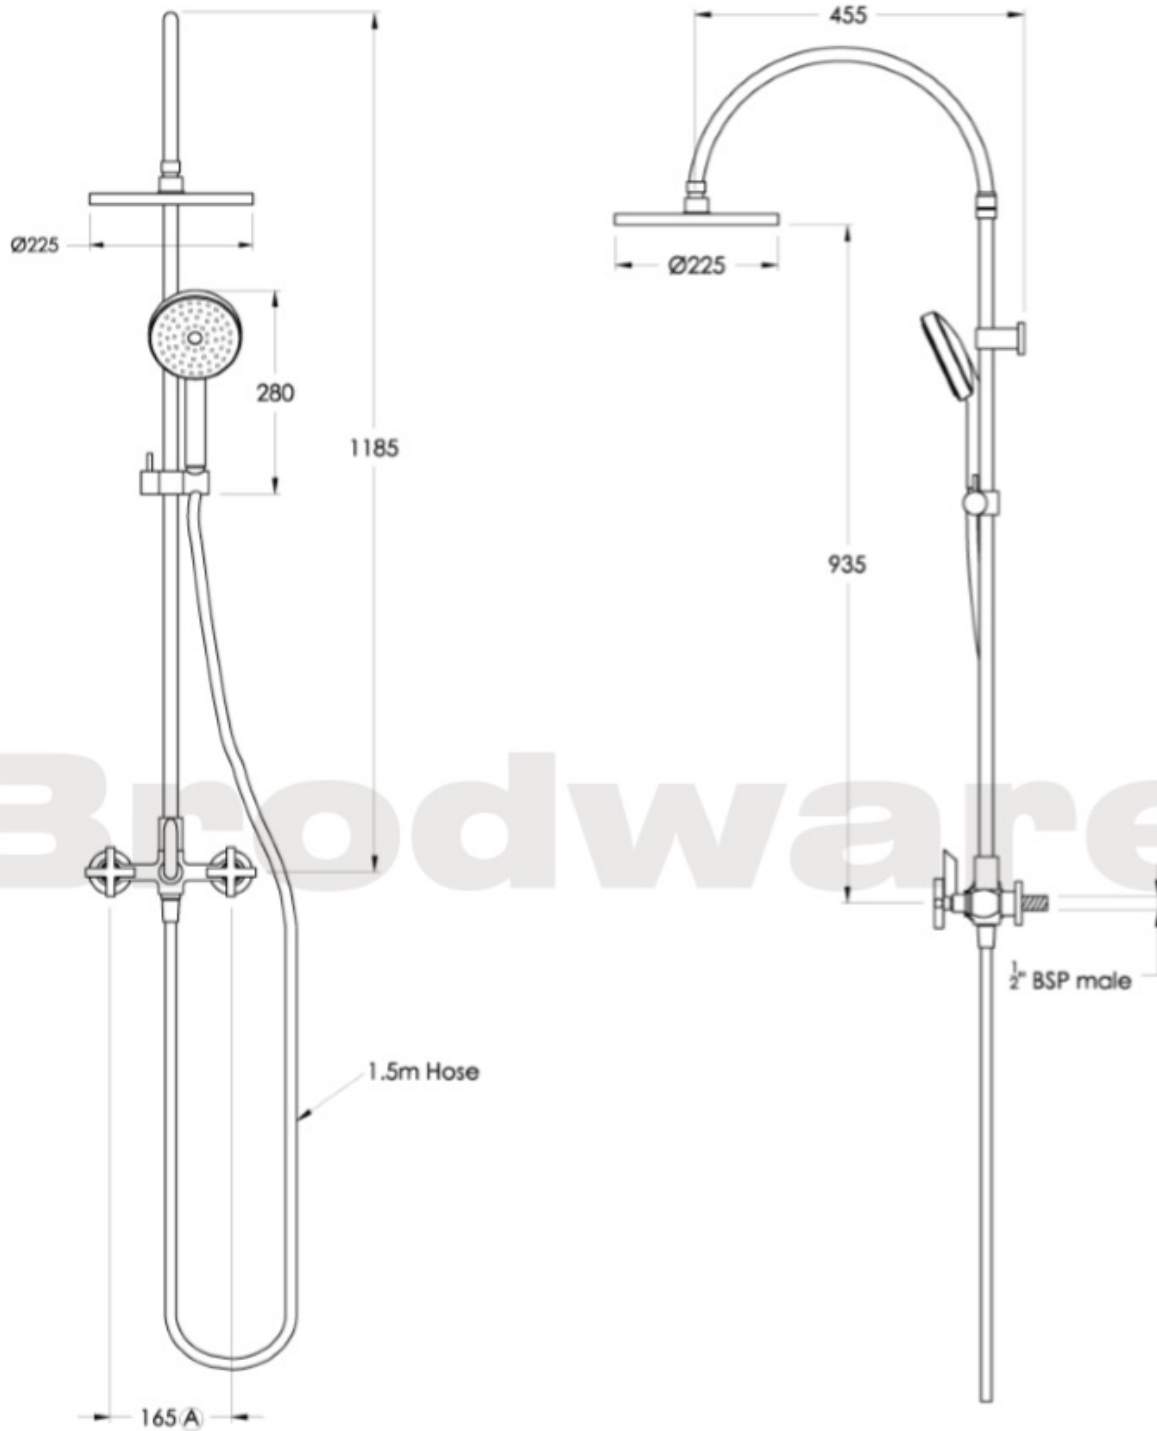

City Plus Exposed Shower Set

Clean and contemporary, the City Plus series of tapware is both practical and functional.

Features: Easiglide® 3/4 turn ceramic spindles. Single spray shower head with universal ball-joint. Single spray round handshower on riser.

Finish: Available in all Brodware finishes.

Installation: Product needs to be trial fitted at rough-in as no adjustment is available. 1/2" BSP thread male fitting (requires female fitting in wall).

WELS: 3 STAR Rated. 9 L/min. Registration number SM12016

Specifications

Note: G $\frac{1}{2}$ " BSP female fittings required in the wall
A Fixed Centre; taps must have 165 mm centres