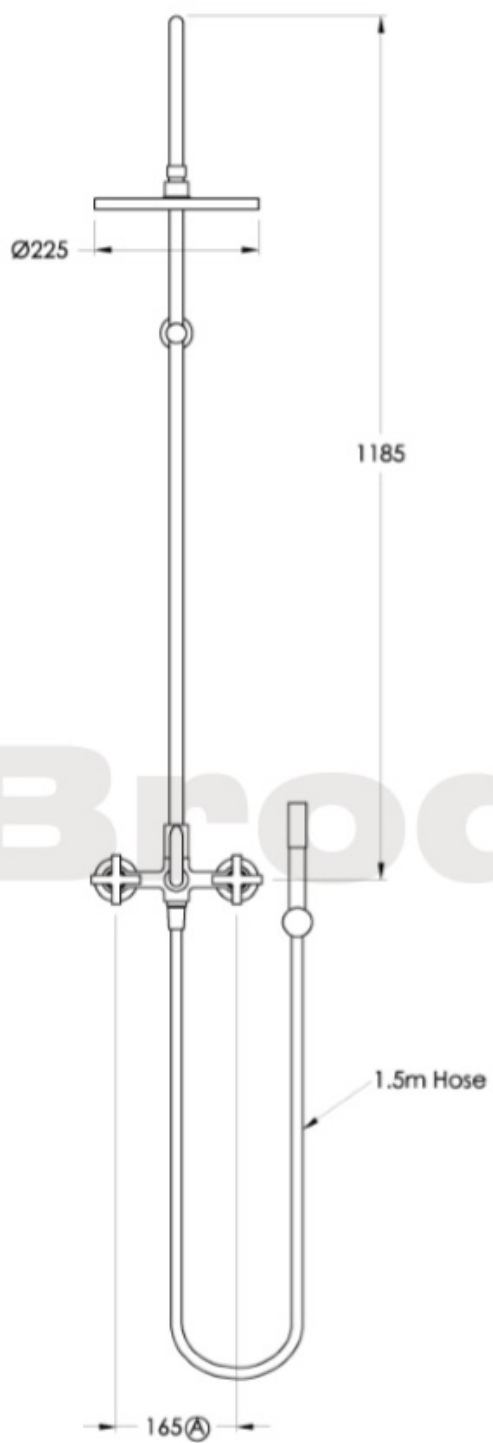

City Plus Exposed Shower Set

Clean and contemporary, the City Plus series of tapware is both practical and functional.

Features: Easiglide® 3/4 turn ceramic spindles. Single spray shower head with universal ball-joint. Single spray handshower with 1500mm hose and wall bracket.

Finish: Available in all Brodware finishes.

Installation: Product needs to be trial fitted at rough-in as no adjustment is available. 1/2" BSP thread male fitting (requires female fitting in wall).

WELS: 3 STAR Rated. 9 L/min. Registration number SM11203

Specifications

Note: G $\frac{1}{2}$ " BSP female fittings required in the wall
 A Fixed Centre; taps must have 165 mm centres