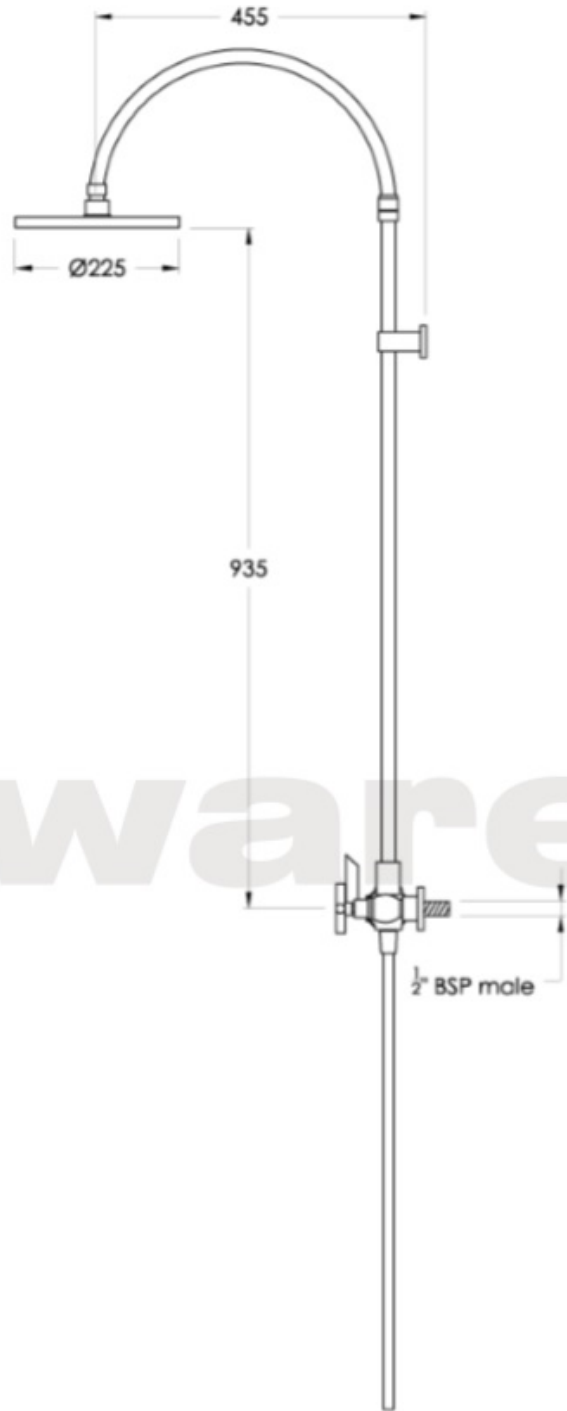

City Plus Exposed Shower Set

Clean and contemporary, the City Plus series of tapware is both practical and functional.

Features: Easiglide® 3/4 turn ceramic spindles. Single spray shower head with universal ball-joint. Single spray handshower with 1500mm hose and wall bracket.

Finish: Available in all Brodware finishes.

Installation: Product needs to be trial fitted at rough-in as no adjustment is available. 1/2" BSP thread male fitting (requires female fitting in wall).

WELS: 3 STAR Rated. 9 L/min. Registration number SM11203

Specifications

Note: G $\frac{1}{2}$ " BSP female fittings required in the wall
 A Fixed Centre; taps must have 165 mm centres