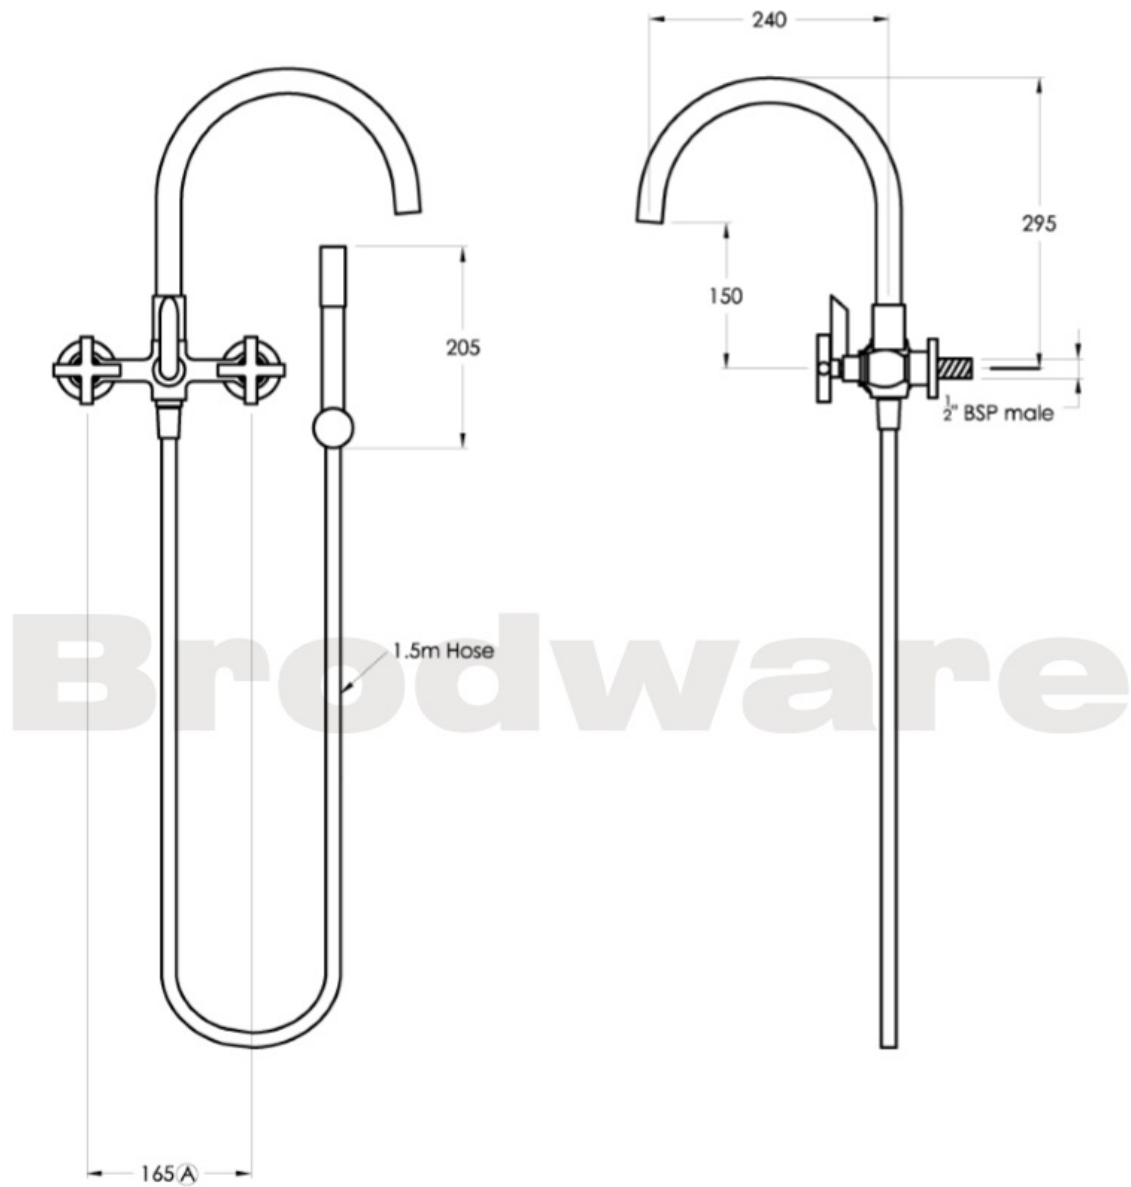

City Plus Exposed Bath Set

Clean and contemporary, the City Plus series of tapware is both practical and functional. This popular range has been expanded to include new wall and floor mixers to allow greater design freedom in the bathroom.

Features: Easiglide® 3/4 turn ceramic spindles. Swivel spout. Single spray handshower with 1500mm hose and wall bracket.

Finish: Available in all Brodware finishes.

Installation: Product needs to be trial fitted at rough-in as no adjustment is available. 1/2" BSP thread male fitting (requires female fitting in wall).

Options: Also available with round handshower.

WELS: 3 STAR Rated. 9 L/min. Registration number SM10895

Specifications

Note: G $\frac{1}{2}$ " BSP female fittings required in the wall
Ⓐ Fixed Centre; taps must have 165 mm centres