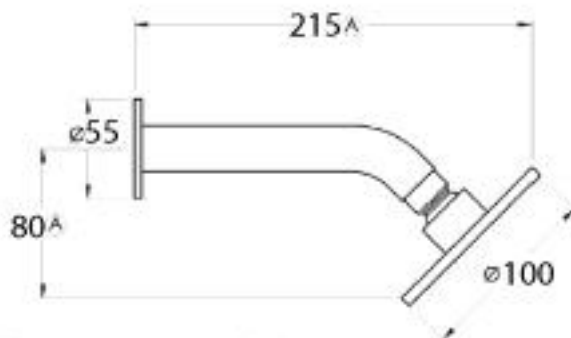

Specifications