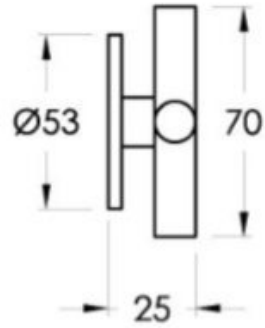

Finish: Available in all Brodware finishes.

Options: Cross handles, Metal or Knurled lever handles.

Installation: Wall taps must have tap body face 20mm behind the finished wall face.

Specifications

Brodware