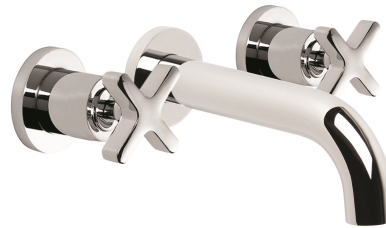

City Que 150mm Wall Set

The City Que series highlights your personal expression. A functional range without compromise. City Que offers consistent performance in both residential and commercial applications. Combining both circular and rectangular profiles with a comfortable radius on the end of the handle lever and spout, City Que is a delight to use.

Features: Easyglide® 1/4 turn ceramic spindles.

Finish: Available in all Brodware finishes.

Options: Available with or without flow control spout.

WELS: 6 STAR Rated. 4.5 L/min. Registration number TM29824