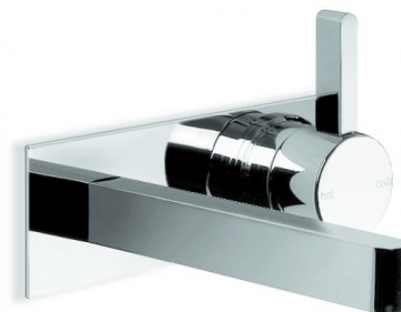

City Que Wall Set 180mm w/ Plate

The City Que series highlights your personal expression. A functional range without compromise. City Que offers consistent performance in both residential and commercial applications. Combining both circular and rectangular profiles with a comfortable radius on the end of the handle lever and spout.

Features: Concealed aerator set at 20° deg. to vertical.

Finish: Available in all Brodware finishes.

Options: Available with or without flow control spout. Can be mounted horizontally or vertically (specify when ordering).

Installation: Inwall body is provided and must be fitted during rough-in.

WELS: 6 STAR Rated. 4.5 L/min. Registration number TM29835

Specifications

Brodware