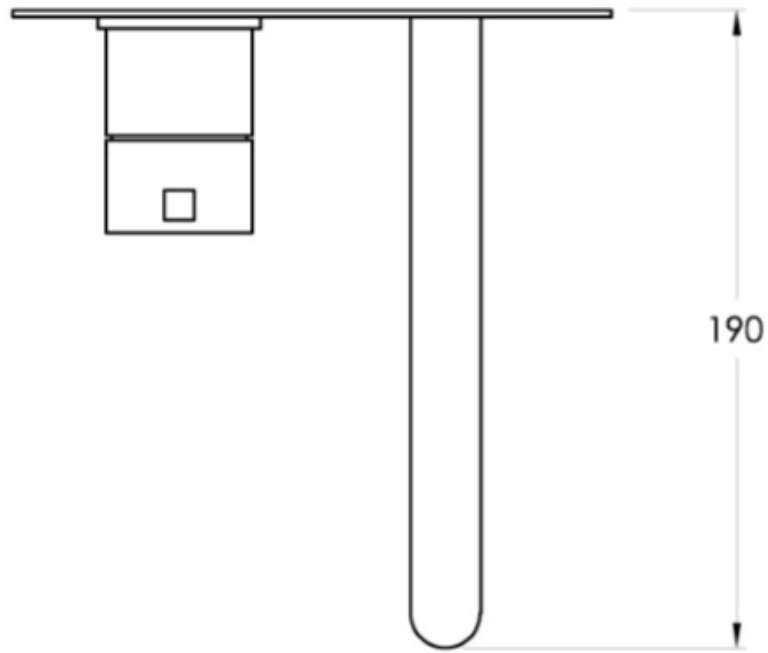

City Que Wall Set 180mm w/ Plate

The City Que series highlights your personal expression. A functional range without compromise. City Que offers consistent performance in both residential and commercial applications. Combining both circular and rectangular profiles with a comfortable radius on the end of the handle lever and spout.

Features: Concealed aerator set at 20° deg. to vertical.

Finish: Available in all Brodware finishes.

Options: Available with or without flow control spout. Can be mounted horizontally or vertically (specify when ordering).

Installation: Inwall body is provided and must be fitted during rough-in.

WELS: 6 STAR Rated. 4.5 L/min. Registration number TM29835

Specifications

Brodware