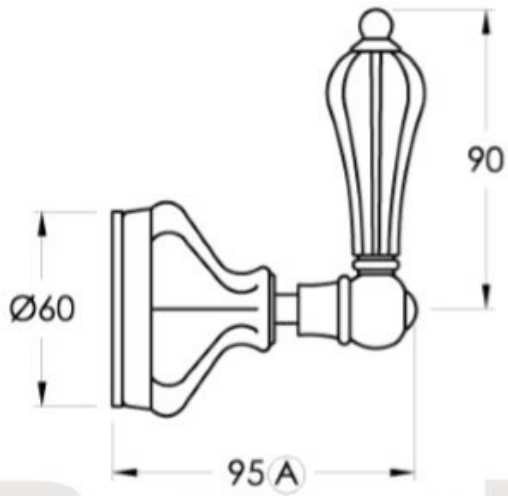

Paris Wall Taps (Pair)

Timeless styling that radiates a delicate aura. Fine white ceramic ribbing and rounded contours create an elegant silhouette that flows through the entire Paris range.

Features: Easyglide® 1/4 turn ceramic spindles.

Finish: Available in all Brodware finishes.

Options: Can be mounted horizontally or vertically (specify when ordering).

Installation: Recessed tap body face to be 7-12mm behind finished wall surface.

Specifications