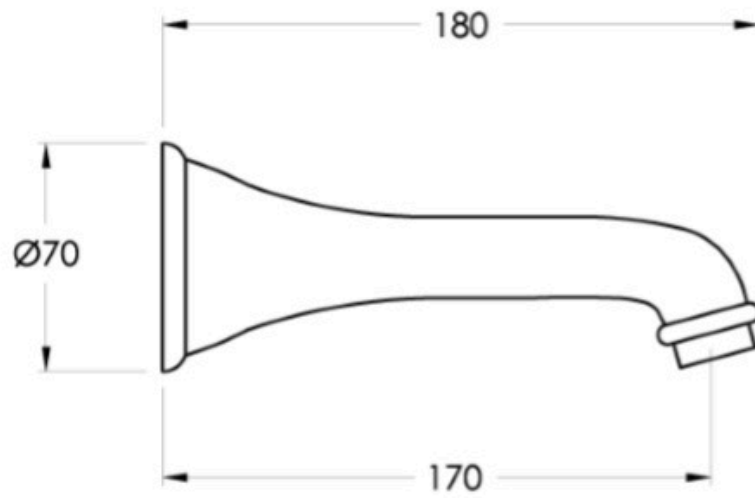

Paris 180mm Wall Set

Timeless styling that radiates a delicate aura. Fine white ceramic ribbing and rounded contours create an elegant silhouette that flows through the entire Paris range.

Features: Easyglide® 1/4 turn ceramic spindles.

Finish: Available in all Brodware finishes.

Options: Available with or without flow control spout.

Installation: Recessed tap body face to be 7mm - 12mm behind finished wall surface.

WELS: 6 STAR Rated. 4.5 L/min. Registration number TM28215

Specifications

Brookware