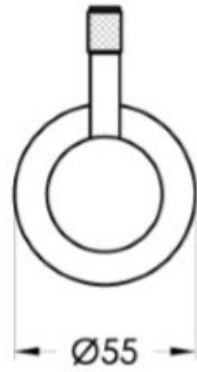

Yokato Wall Mixer

The Yokato range is forged from architectural design and superior craftsmanship. The intricacies of the knurled details, simple geometric lines and slender trims are illuminated by the substance of this iconic design. Both powerful and refined, Yokato offers a sophistication of its own.

Finish: Available in all Brodware finishes.

Options: Metal or Knurled lever handle

Installation: Inwall body is provided and must be fitted during rough-in.

Specifications

Brodware