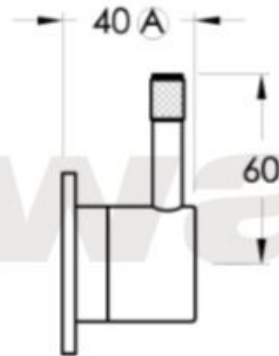

Finish: Available in all Brodware finishes.

Options: Metal or Knurled lever handle

Installation: Inwall body is provided and must be fitted during rough-in.

Specifications

Brodware