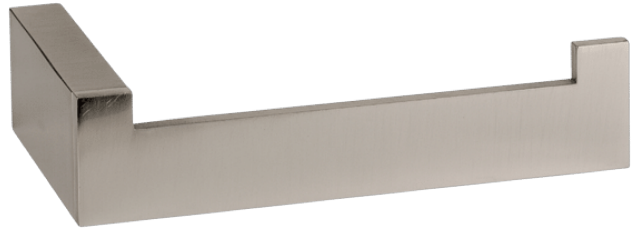

Rettangolo K Toilet Roll

The Gessi accessory range brings a dramatic sense of elegance and sophistication to any bathroom, letting you create an environment to match your individual vision and lifestyle.

Designed and Manufactured in Italy

Finish: Chrome, Black, Black Metal, Black Metal Brushed, Brushed Nickel, Copper

Dimensions: 140 (L) x 75 (D) x 35mm (H)

Specifications