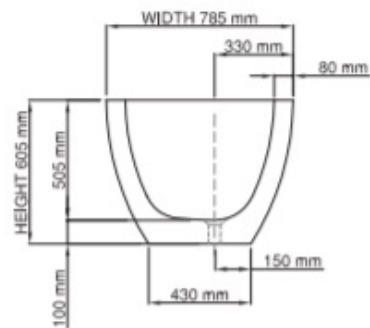

Dimensions: 1780mm L x 785mm W x 605mm H

Colour: White

Material: DADOquartz is solid and void-free with no fissures or veins, manufactured from resin and quartz aggregates. It has a silky finish.

Volume: 210 litres

### **Specifications**

sirene<sup>®</sup>  
unwind in style

moloko  
bath

Product code SBM008-M/P **wide rim**

Size (l) x (w) x (h): 1780mm x 785mm x 605mm  
Waste to floor: 100mm  
Water capacity: 210L  
Overflow: No overflow/With overflow  
Material: DADOquartz<sup>®</sup>  
Colour: White/Custom  
Finish: Matte/Polished

Base dimensions: 895mm x 430mm  
Rim width: 80mm  
Waste diameter: 50mm  
Weight: 90kg  
Packing dimensions: 1860mm x 840mm x 660mm  
Shipping mass: 140kg  
Warranty: Lifetime