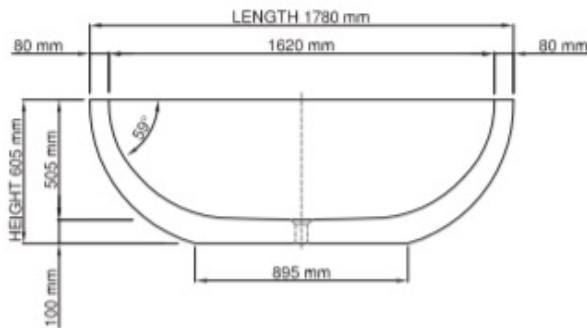

Dimensions: 1780mm L x 785mm W x 605mm H

Colour: White

Material: DADOquartz is solid and void-free with no fissures or veins, manufactured from resin and quartz aggregates. It has a silky finish.

Volume: 210 litres

### **Specifications**

sirene<sup>®</sup>  
unwind in style

moloko  
bath

Product code SBM008-M/P **wide rim**

Size (l) x (w) x (h): 1780mm x 785mm x 605mm  
Waste to floor: 100mm  
Water capacity: 210L  
Overflow: No overflow/With overflow  
Material: DADOquartz<sup>®</sup>  
Colour: White/Custom  
Finish: Matte/Polished

Base dimensions: 895mm x 430mm  
Rim width: 80mm  
Waste diameter: 50mm  
Weight: 90kg  
Packing dimensions: 1860mm x 840mm x 660mm  
Shipping mass: 140kg  
Warranty: Lifetime