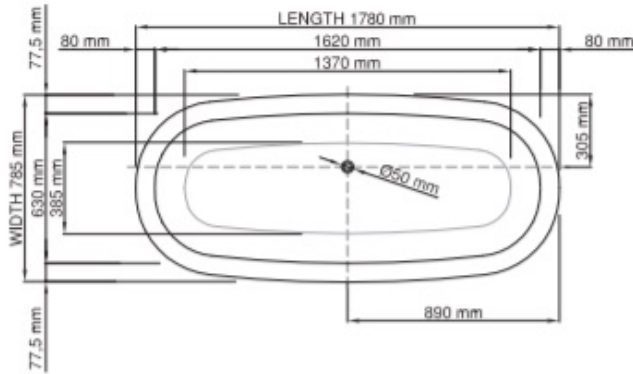

Dimensions: 1780mm L x 785mm W x 605mm H

Colour: White

Material: DADOquartz is solid and void-free with no fissures or veins, manufactured from resin and quartz aggregates. It has a silky finish.

Volume: 210 litres

### **Specifications**

sirene<sup>®</sup>  
unwind in style

moloko  
bath

Product code SBM008-M/P **wide rim**

Size (l) x (w) x (h): 1780mm x 785mm x 605mm  
Waste to floor: 100mm  
Water capacity: 210L  
Overflow: No overflow/With overflow  
Material: DADOquartz<sup>®</sup>  
Colour: White/Custom  
Finish: Matte/Polished

Base dimensions: 895mm x 430mm  
Rim width: 80mm  
Waste diameter: 50mm  
Weight: 90kg  
Packing dimensions: 1860mm x 840mm x 660mm  
Shipping mass: 140kg  
Warranty: Lifetime