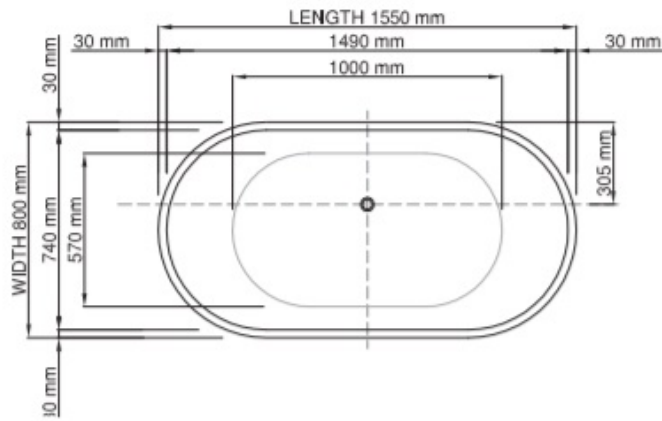

Emily Bath 1550

The Emily bath by Sirene is full of volume while taking up minimal space in your bathroom. A modern design with natural lines, less is certainly more – sleek, deep and spacious.

Dimensions: 1550mm L x 800mm W x 570mm H

Warranty: Lifetime

Specifications

sirene[®]
unwind in style

emily
bath

Product code SBM070-M/P **thin rim**

Size (l) x (w) x (h): 1550mm x 800mm x 570mm
Waste to floor: 130mm
Water capacity: 257L
Overflow: No overflow/With overflow
Material: DADOquartz[®]
Colour: White/Custom
Finish: Matte/Polished

Base dimensions: 875mm x 597.5mm
Rim width: 30mm
Waste diameter: 50mm
Weight: 110kg
Packing dimensions: 1590mm x 855mm x 810mm
Shipping mass: 160kg
Warranty: Lifetime