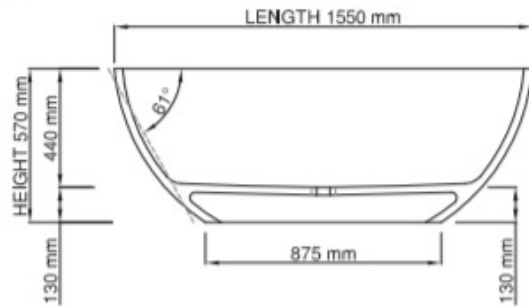

Emily Bath 1550

The Emily bath by Sirene is full of volume while taking up minimal space in your bathroom. A modern design with natural lines, less is certainly more – sleek, deep and spacious.

Dimensions: 1550mm L x 800mm W x 570mm H

Warranty: Lifetime

Specifications

sirene[®]
unwind in style

emily
bath

Product code SBM070-M/P **thin rim**

Size (l) x (w) x (h): 1550mm x 800mm x 570mm
Waste to floor: 130mm
Water capacity: 257L
Overflow: No overflow/With overflow
Material: DADOquartz[®]
Colour: White/Custom
Finish: Matte/Polished

Base dimensions: 875mm x 597.5mm
Rim width: 30mm
Waste diameter: 50mm
Weight: 110kg
Packing dimensions: 1590mm x 855mm x 810mm
Shipping mass: 160kg
Warranty: Lifetime