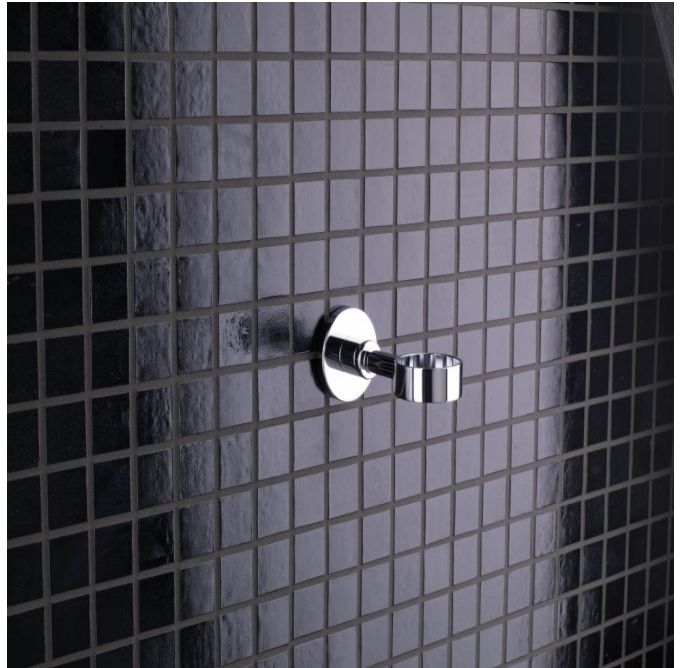

Vola T5 Towel Ring

Designed to complement the iconic Vola tapware range by Arne Jacobsen, the Vola accessory range continues to remain one of the most sought after design products worldwide. Made in Denmark, it has been specified in many of the world's most amazing commercial and residential fit-outs.

Finish: Available in all Vola finishes.

For more info on this product, please visit the [Vola website](#).

Specifications