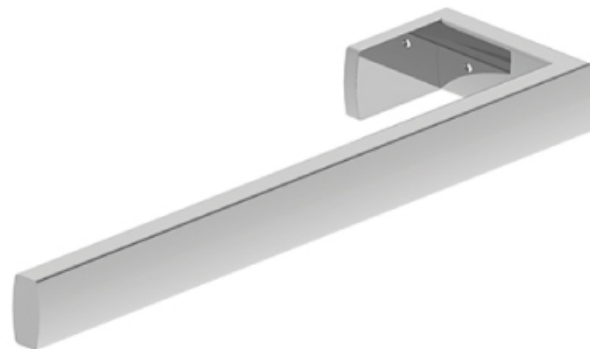

## Xylo Hand Towel Holder

Avenir Future Design specialises in the design and production of Australian made bathroom accessories. Products are produced to the highest standards using quality materials and carry a 10 year warranty.

Designed in order to suit a variety of bathroom styles and tapware ranges.

Finish: Chrome

Dimensions: 310 (W) x 80 (D) x 30mm (H)

Options: Available left or right facing (specify when ordering).