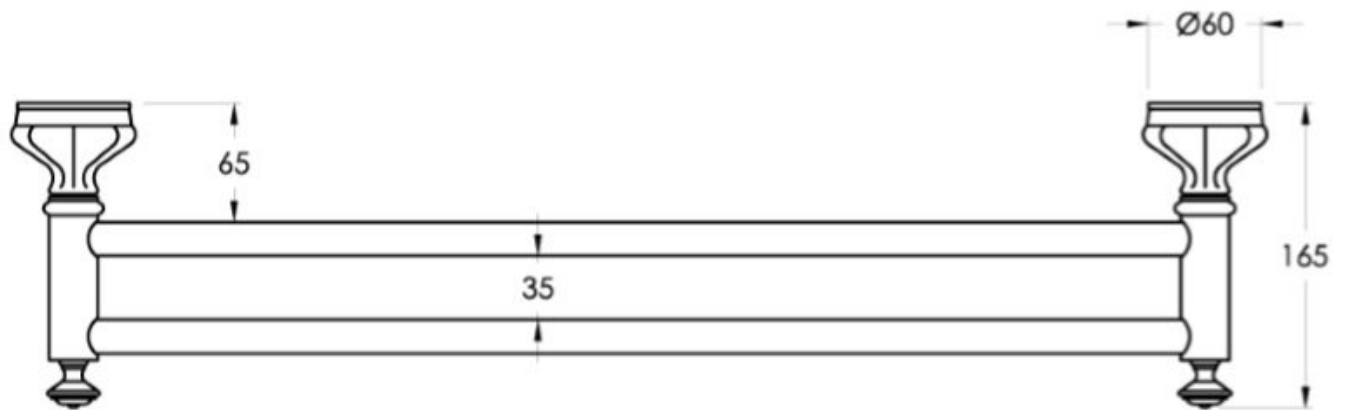

Paris Double Towel Rail

Timeless styling that radiates a delicate aura. Fine white ceramic ribbing and rounded contours create an elegant silhouette that flows through the entire Paris range.

Finish: Available in all Brodware finishes.

Options: Available as 660mm or 960mm lengths. Rail can be cut on site to fit space.

Specifications

Brodware