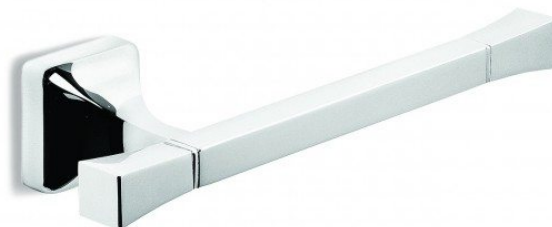

Michelangelo Toilet Roll Holder

Michelangelo defined the art of the Renaissance era. And now Brodware has been inspired to do the same with a bathroomware range of timeless appeal. The Michelangelo selection of tapware and accessories is a masterpiece of understated sophistication, drawing inspiration from design themes as far back as the Renaissance period.

Finish: Available in all Brodware finishes.

Specifications

Brodware