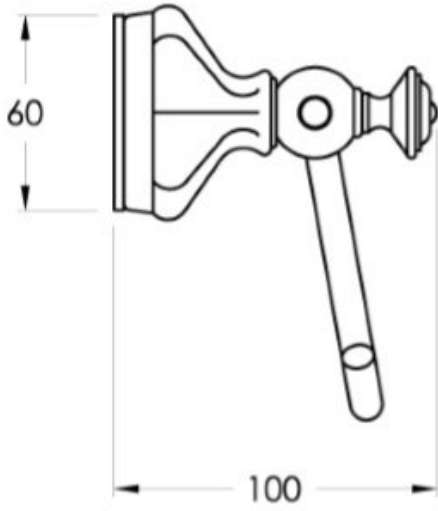

## Paris Toilet Roll Holder

Timeless styling that radiates a delicate aura. Fine white ceramic ribbing and rounded contours create an elegant silhouette that flows through the entire Paris range.

Finish: Available in all Brodware finishes.

## Specifications

Brodware