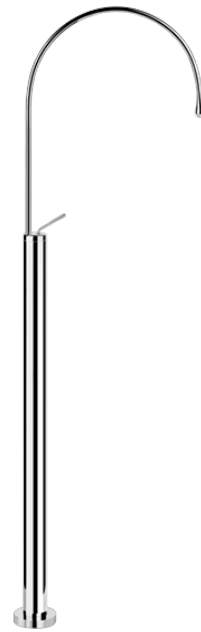

Goccia Floor Mixer 197R

Goccia (meaning 'drop' in Italian) features an innovative design inspired by the fluid and natural shapes of water.

The collection comprises a unique range of items, encompassing an impressive mix of models, materials and finishes.

Colour: Black, White, Brushed Chrome, Chrome

WELS: 4 STAR Rated. 7 L/min. Registration number T20800

Specifications