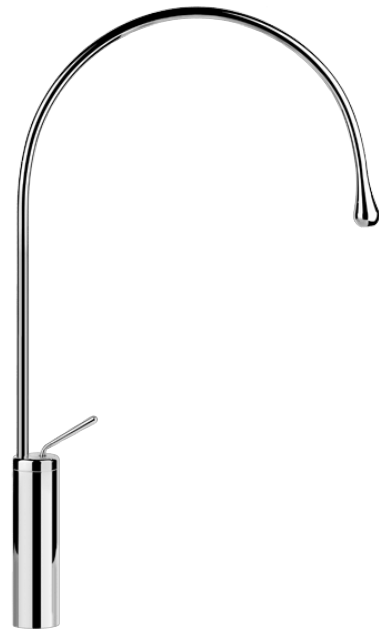

Goccia Mixer 197R w/ Long Base

Goccia (meaning 'drop' in Italian) features an innovative design inspired by the fluid and natural shapes of water.

The collection comprises a unique range of items, encompassing an impressive mix of models, materials and finishes.

Features: Long base.

Colour: Black, White, Brushed Chrome, Chrome

WELS: 4 STAR Rated. 7 L/min. Registration number T21546 (V)

Specifications