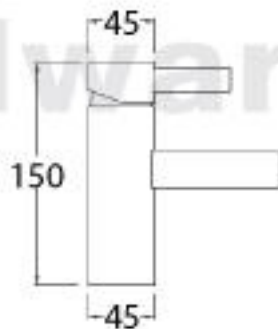

City Que Basin Mixer

The City Que series highlights your personal expression. A functional range without compromise. Combining both circular and rectangular profiles with a comfortable radius on the end of the handle lever and spout, City Que is a delight to use.

Features: Fixed Spout. Concealed aerator set at 20 deg. to vertical.

Finish: Available in all Brodware finishes.

Options: 75mm & 150mm height extension sleeves available. 55mm Ø base ring available.

Installation: Maximum bench top thickness = 25mm.

WELS: 6 STAR Rated. 4.5 L/min. Registration number TM29834

Specifications

Brodware