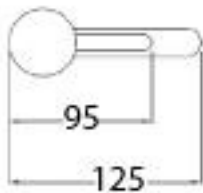

City Que Basin Mixer

The City Que series highlights your personal expression. A functional range without compromise. Combining both circular and rectangular profiles with a comfortable radius on the end of the handle lever and spout, City Que is a delight to use.

Features: Fixed Spout. Concealed aerator set at 20 deg. to vertical.

Finish: Available in all Brodware finishes.

Options: 75mm & 150mm height extension sleeves available. 55mm Ø base ring available.

Installation: Maximum bench top thickness = 25mm.

WELS: 6 STAR Rated. 4.5 L/min. Registration number TM29834

Specifications

Brodware