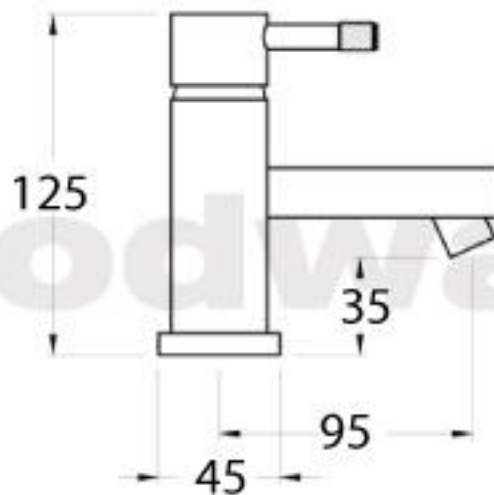

Yokato Basin Mixer

The Yokato range is forged from architectural design and superior craftsmanship. The intricacies of the knurled details, simple geometric lines and slender trims are illuminated by the substance of this iconic design. Both powerful and refined, Yokato offers a sophistication of its own.

Finish: Available in all Brodware finishes.

Options: Metal or Knurled lever handles

Installation: Maximum bench top thickness = 25mm.

WELS: 5 STAR Rated. 6 L/min. Registration number TM28233

Brodware