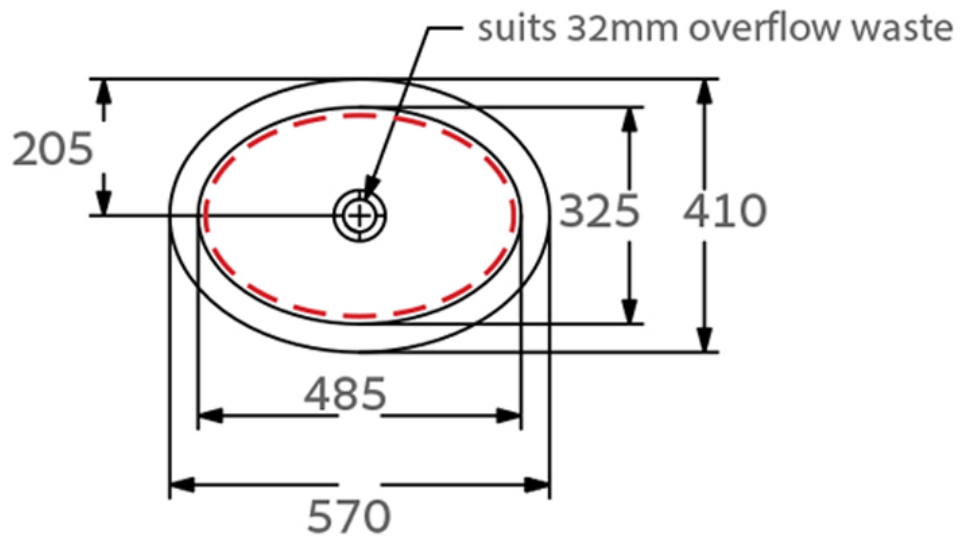

Loop Slim 485 Oval Undercounter

Designed in three transcending shapes - round, oval and rectangular - the Loop Slim Under Counter Basin makes a statement in ebony, white and stone white and features a modern slot overflow.

Dimensions: 485mm x 325mm x 160mm Depth

Colour: Alpine White, Ebony, Stone White

Material: Vitreous china

Waste: 32mm overflow waste (supplied separately)

Tapholes: No taphole only

Warranty: 10 years (Please visit argentaust.com.au/warranty for more info)

Installation: Basin should only be mounted with flexible adhesives. No cut outs should be attempted in the benchtop without having the actual basin/s that are going to be installed. Overflow hole should be positioned closest to the front of the cabinet.

Specifications

Height based on 20mm stone top