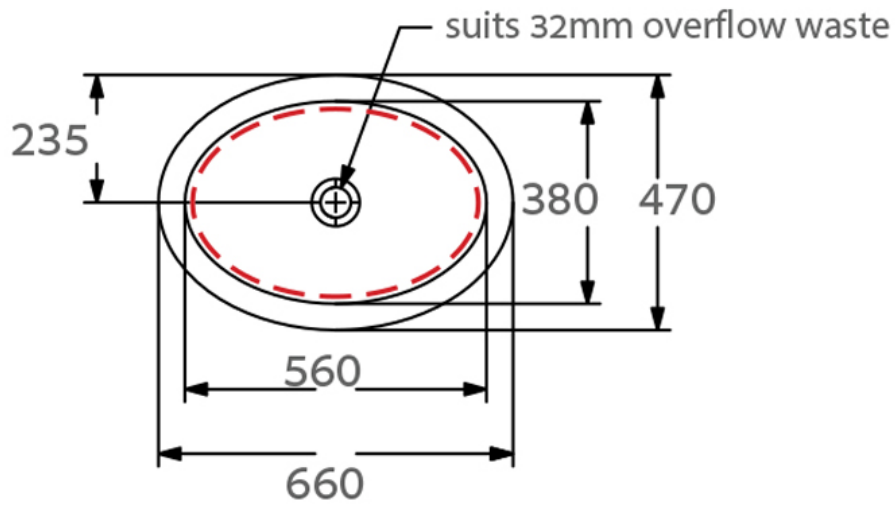

Dimensions: 560mm x 380mm x 175mm Depth

Colour: Alpine White, Ebony, Stone White

Material: Vitreous china

Waste: 32mm overflow waste (supplied separately)

Tapholes: No taphole only

Warranty: 10 years (Please visit argentaust.com.au/warranty for more info)

Specifications

Height based on 20mm stone top