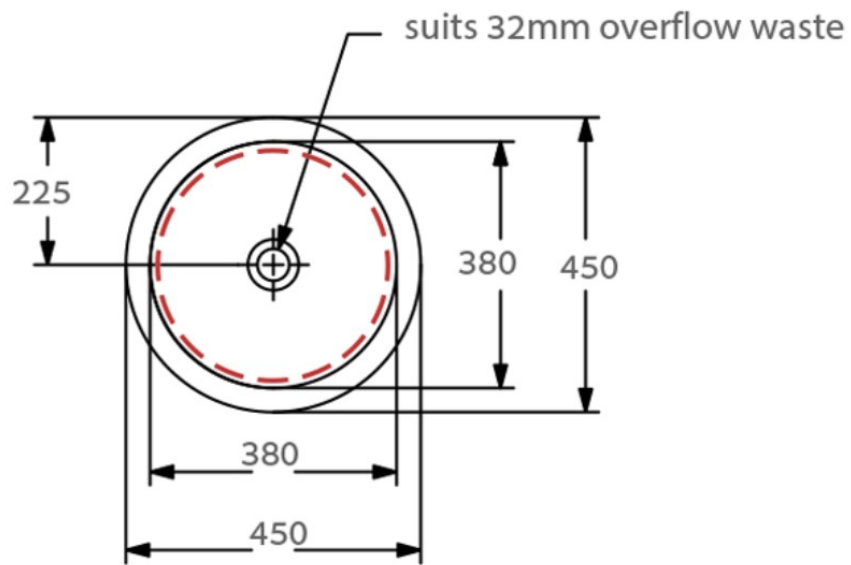

Loop Slim 380 Round Undercounter

Designed in three transcending shapes - round, oval and rectangular - the Loop Slim Under Counter Basin makes a statement in ebony, white and stone white and features a modern slot overflow.

Dimensions: 380mm W x 380mm D x 160mm Depth

Colour options: Alpine White, Ebony, Stone White

Material: Vitreous china

Waste: 32mm overflow waste (supplied separately)

Tapholes: No taphole only

Warranty: 10 years (Please visit argentaust.com.au/warranty for more info)

Installation: Basin should only be mounted with flexible adhesives. No cut outs should be attempted in the benchtop without having the actual basin/s that are going to be installed. Overflow hole should be positioned closest to the front of the cabinet.

Specifications

Height based on 20mm stone top