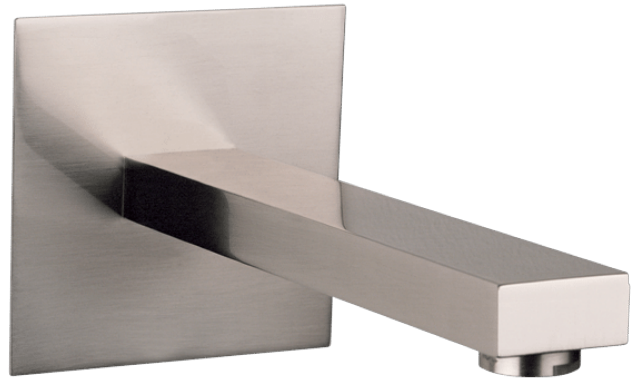

Rettangolo Bath Spout

Gessi Rettangolo range of bathroom tapware achieves a stylish impression through design simplicity. Technologically innovative and artfully integrated for ease of use, the range lets you create a unique environment to fulfil your dreams and suit your lifestyle needs.

Designed and Manufactured in Italy

Finish: Chrome

Installation: Must be installed at a pressure no greater than 500Kpa. Failure to do so will void the warranty.