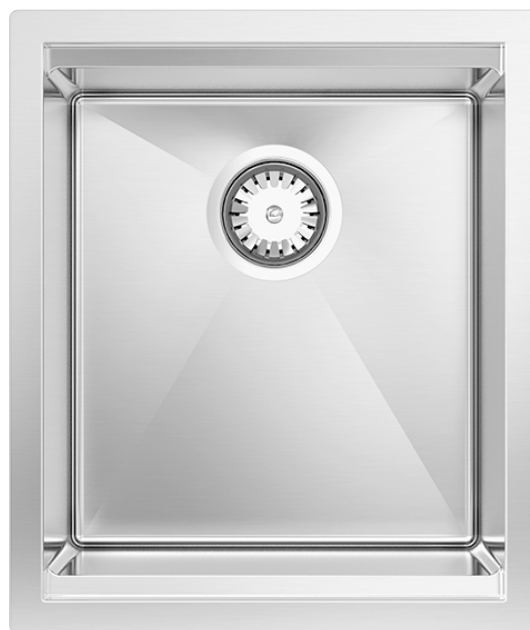

## Piazza Plus Single Bowl

Piazza Plus by Abey Australia.

Features: Includes a stainless steel drain tray & designer basket waste

Dimensions: 380mm W x 450mm D (Internal  
340mm W x 380mm D x 192mm H)

Finish: Stainless Steel

Installation: Can be flush-mounted or inset.  
Always use the physical measurements for cut  
outs - the manufacturer's template is supplied as  
a guide only