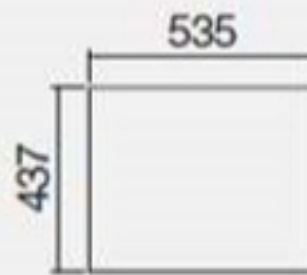

Features: Includes designer square waste and overflow

Dimensions: 555mm W x 455mm D (Internal 500mm W x 400mm D x 215mm H)

Finish: Stainless Steel

Installation: Always use the physical measurements for cut outs - the manufacturer's template is supplied as a guide only and may differ over time

### Specifications

FLUSH

BUILT-IN

Lowering H = 1.2mm