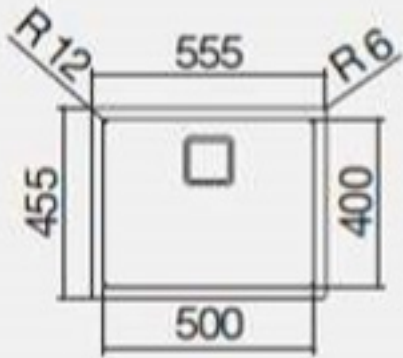

Features: Includes designer square waste and overflow

Dimensions: 555mm W x 455mm D (Internal 500mm W x 400mm D x 215mm H)

Finish: Stainless Steel

Installation: Always use the physical measurements for cut outs - the manufacturer's template is supplied as a guide only and may differ over time

### Specifications

FLUSH

BUILT-IN

Lowering H = 1.2mm