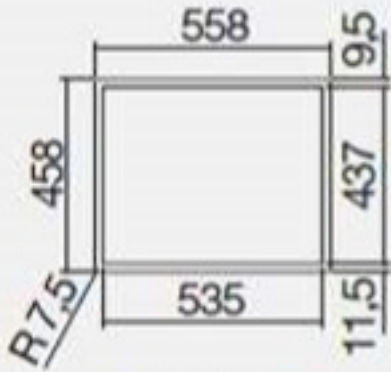

Features: Includes designer square waste and overflow

Dimensions: 555mm W x 455mm D (Internal 500mm W x 400mm D x 215mm H)

Finish: Stainless Steel

Installation: Always use the physical measurements for cut outs - the manufacturer's template is supplied as a guide only and may differ over time

### Specifications

FLUSH

BUILT-IN

Lowering H = 1.2mm