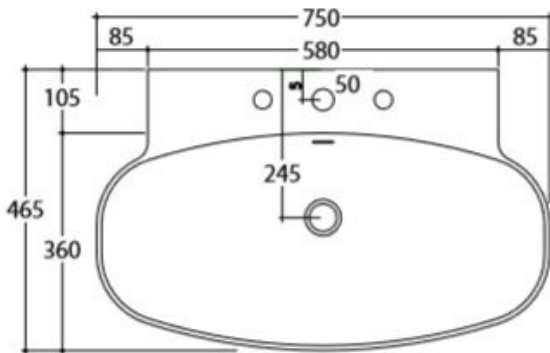

Lago 75 Wall Basin

Lago 75 by Studio Bagno is an organic and fluid basin suitable for bench or wall installation.

Dimensions: 750mm W x 465mm D x 170mm H

Colour: White

Material: Vitreous China

Waste: 32mm overflow waste (supplied separately)

Tapholes: 1 or 3 tapholes

Installation: Wall fixings bolts included, not glazed at rear

Specifications

LAGO 75