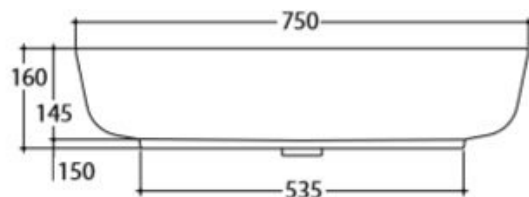

Lago 75 Wall Basin

Lago 75 by Studio Bagno is an organic and fluid basin suitable for bench or wall installation.

Dimensions: 750mm W x 465mm D x 170mm H

Colour: White

Material: Vitreous China

Waste: 32mm overflow waste (supplied separately)

Tapholes: 1 or 3 tapholes

Installation: Wall fixings bolts included, not glazed at rear

Specifications

LAGO 75