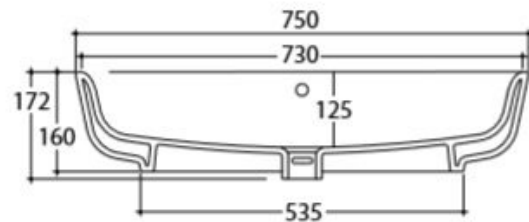

Lago 75 Wall Basin

Lago 75 by Studio Bagno is an organic and fluid basin suitable for bench or wall installation.

Dimensions: 750mm W x 465mm D x 170mm H

Colour: White

Material: Vitreous China

Waste: 32mm overflow waste (supplied separately)

Tapholes: 1 or 3 tapholes

Installation: Wall fixings bolts included, not glazed at rear

Specifications

LAGO 75