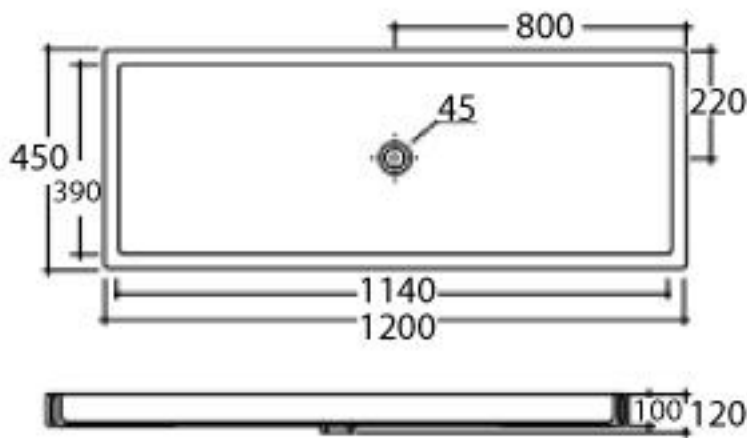

Canale 120 Basin

Canale 120 by Studio Bagno is a playful and practical wall or bench basin. The design simplicity belies the sophistication. Available in three other sizes.

Dimensions: 1200mm W x 450mm D x 100mm H

Colour: White (matt white, matt black & gloss black available at extra cost)

Material: Vitreous China

Waste: 32mm non-overflow waste (supplied separately).

Tapholes: 0 taphole only

Installation: For wall fixing add bracket, not glazed at rear

Specifications

Canale wall brackets (pair)
to be ordered separately