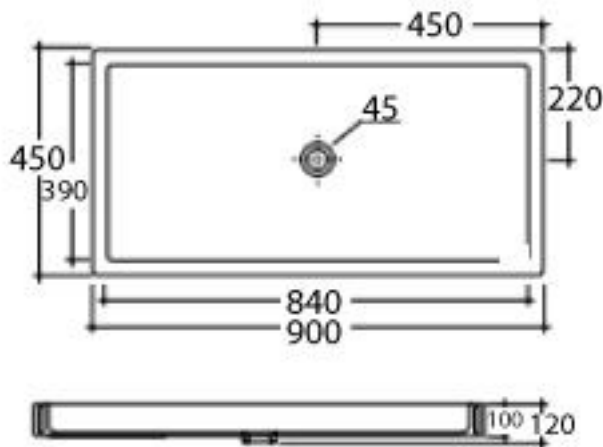

## Canale 90 Basin

Canale 90 by Studio Bagno is a generous and playful surface for washing hands or face. Architectural elegance combines with practicality for a stunning solution.

Dimensions: 900mm W x 450mm D x 100mm H

Colour: White (matt white, matt black & gloss black available at extra cost)

Waste: 32mm non-overflow waste (supplied separately).

Tapholes: 0 taphole only

Installation: For wall fixing add brackets. Not glazed at rear

## Specifications

Canale wall brackets (pair)  
to be ordered separately