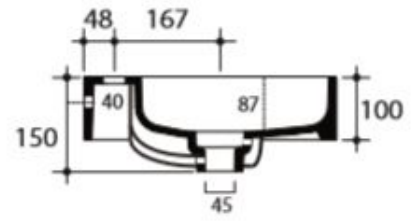

Unit 100 Wall Basin

Destined to be a new design classic from Studio Bagno the Unit series exemplifies understated sophistication. Available in four convenient widths; 600, 800, 1000 and 1200mm and with the benefit of a compact projection where space is a consideration without sacrificing practicality.

Dimensions: 1005mm W x 405mm D x 150mm H

Colour: White (matt white, matt black & gloss black available at extra cost)

Waste: 32mm non-overflow waste (supplied separately).

Tapholes: 0, 1 or 2 tapholes.

Installation: Wall bolts included. Not glazed at rear.

Specifications

REAR VIEW

FRONT VIEW