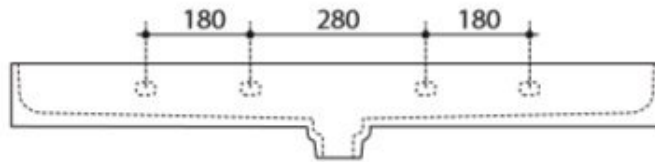

Unit 100 Wall Basin

Destined to be a new design classic from Studio Bagno the Unit series exemplifies understated sophistication. Available in four convenient widths; 600, 800, 1000 and 1200mm and with the benefit of a compact projection where space is a consideration without sacrificing practicality.

Dimensions: 1005mm W x 405mm D x 150mm H

Colour: White (matt white, matt black & gloss black available at extra cost)

Waste: 32mm non-overflow waste (supplied separately).

Tapholes: 0, 1 or 2 tapholes.

Installation: Wall bolts included. Not glazed at rear.

Specifications

REAR VIEW

FRONT VIEW