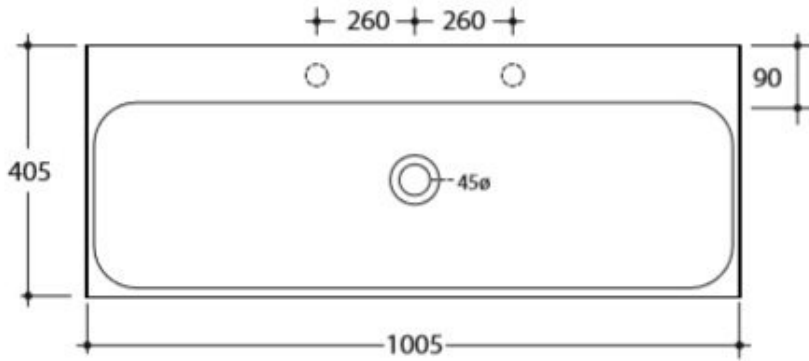

Unit 100 Wall Basin

Destined to be a new design classic from Studio Bagno the Unit series exemplifies understated sophistication. Available in four convenient widths; 600, 800, 1000 and 1200mm and with the benefit of a compact projection where space is a consideration without sacrificing practicality.

Dimensions: 1005mm W x 405mm D x 150mm H

Colour: White (matt white, matt black & gloss black available at extra cost)

Waste: 32mm non-overflow waste (supplied separately).

Tapholes: 0, 1 or 2 tapholes.

Installation: Wall bolts included. Not glazed at rear.

Specifications

REAR VIEW

FRONT VIEW