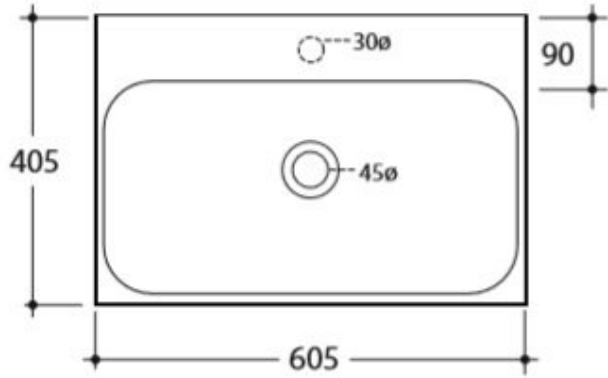

Unit 60 Wall Basin

Destined to be a new design classic from Studio Bagno the Unit series exemplifies understated sophistication. Available in four convenient widths; 600, 800, 1000 and 1200mm and with the benefit of a compact projection where space is a consideration without sacrificing practicality.

Dimensions: 600mm W x 405mm D x 150mm H

Colour: White (matt white, matt black & gloss black available at extra cost)

Waste: 32mm non-overflow waste (supplied separately).

Tapholes: 0, 1 or 3 tapholes.

Installation: Wall bolts included. Not glazed at rear.

Specifications

REAR VIEW

FRONT VIEW