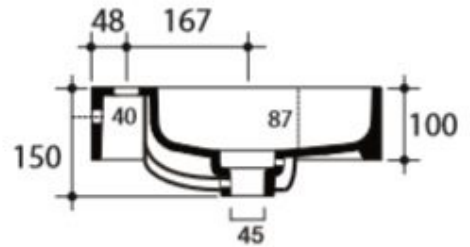

Unit 60 Wall Basin

Destined to be a new design classic from Studio Bagno the Unit series exemplifies understated sophistication. Available in four convenient widths; 600, 800, 1000 and 1200mm and with the benefit of a compact projection where space is a consideration without sacrificing practicality.

Dimensions: 600mm W x 405mm D x 150mm H

Colour: White (matt white, matt black & gloss black available at extra cost)

Waste: 32mm non-overflow waste (supplied separately).

Tapholes: 0, 1 or 3 tapholes.

Installation: Wall bolts included. Not glazed at rear.

Specifications

REAR VIEW

FRONT VIEW