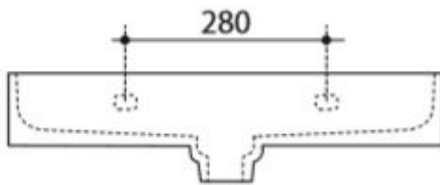

Unit 60 Wall Basin

Destined to be a new design classic from Studio Bagno the Unit series exemplifies understated sophistication. Available in four convenient widths; 600, 800, 1000 and 1200mm and with the benefit of a compact projection where space is a consideration without sacrificing practicality.

Dimensions: 600mm W x 405mm D x 150mm H

Colour: White (matt white, matt black & gloss black available at extra cost)

Waste: 32mm non-overflow waste (supplied separately).

Tapholes: 0, 1 or 3 tapholes.

Installation: Wall bolts included. Not glazed at rear.

Specifications

REAR VIEW

FRONT VIEW