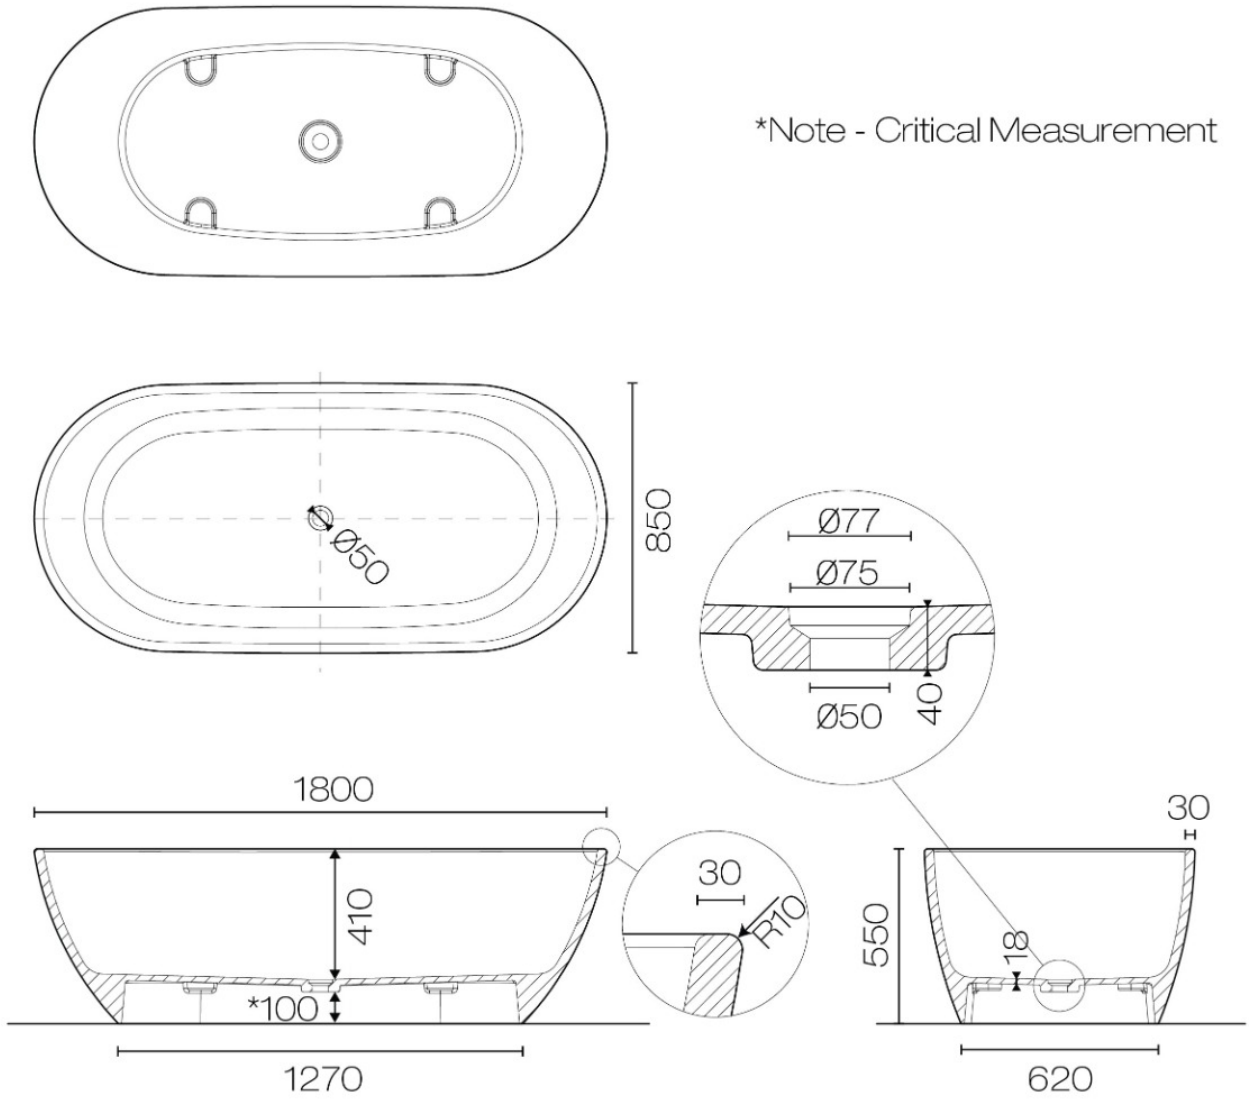

Dimensions: 1800mm L x 850mm W x 550mm H

Weight: 197kg

Colours: Chalk White, Sandstone, Coral Pink, Gravel, Basalt, Punga Green, Lake Blue, Soft Black

Material: Made from high performance Colorstone material. Resistant to thermal shock. Soft touch and feel, non porous, repairable and easy to clean.

Waste: 40mm non-overflow waste not included

### Specifications

\*Note - Critical Measurement