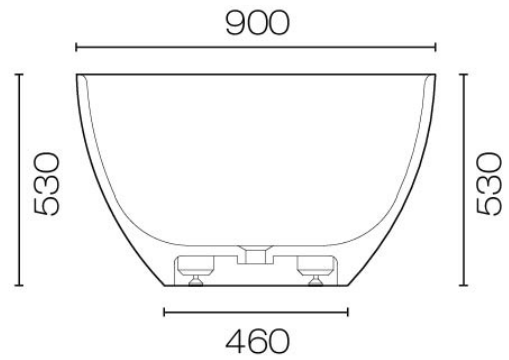

Dimensions: 1800mm L x 900mm W x 530mm H

Weight: 200kg

Colour: Matte White

Material: Solid surface

Installation: Overflow waste included

Specifications

*Critical measurement

**Minimum waste cavity/cutout recommended