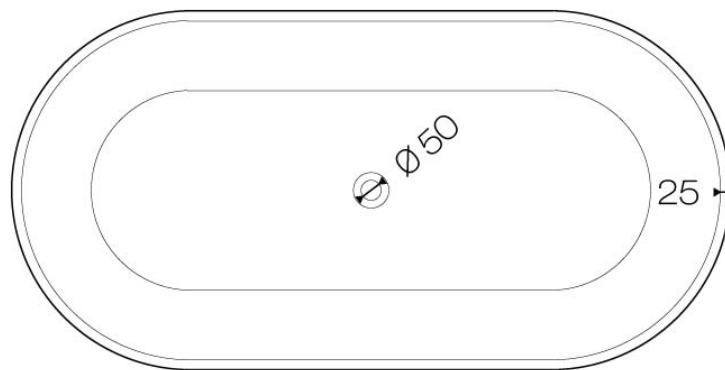

Dimensions: 1800mm L x 900mm W x 530mm H

Weight: 200kg

Colour: Matte White

Material: Solid surface

Installation: Overflow waste included

Specifications

*Critical measurement

**Minimum waste cavity/cutout recommended