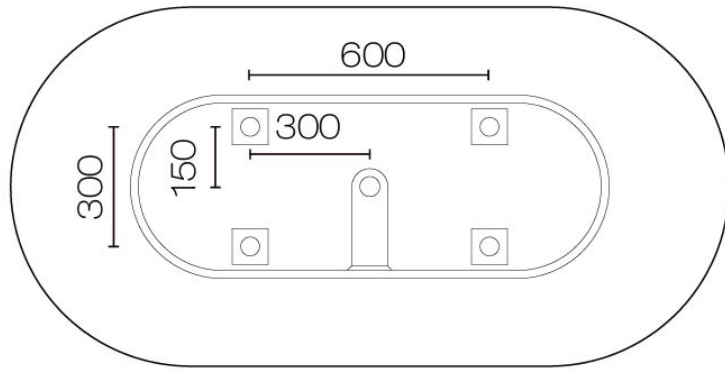

Dimensions: 1800mm L x 900mm W x 530mm H

Weight: 200kg

Colour: Matte White

Material: Solid surface

Installation: Overflow waste included

Specifications

*Critical measurement

**Minimum waste cavity/cutout recommended