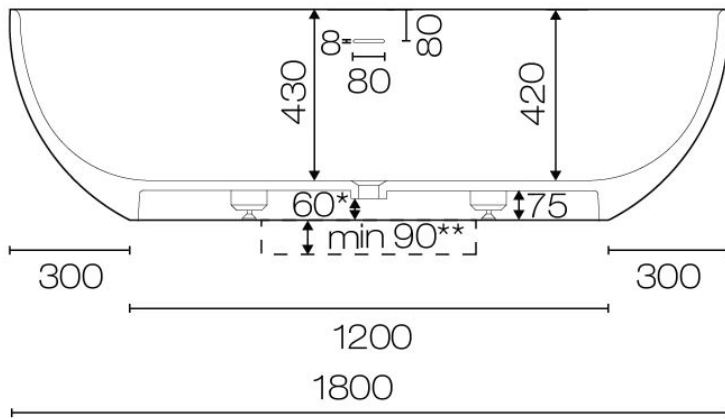

Dimensions: 1800mm L x 900mm W x 530mm H

Weight: 200kg

Colour: Matte White

Material: Solid surface

Installation: Overflow waste included

Specifications

*Critical measurement

**Minimum waste cavity/cutout recommended