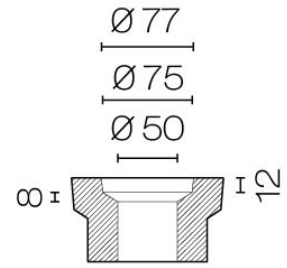

Dimensions: 1800mm L x 900mm W x 530mm H

Weight: 200kg

Colour: Matte White

Material: Solid surface

Installation: Overflow waste included

Specifications

*Critical measurement

**Minimum waste cavity/cutout recommended