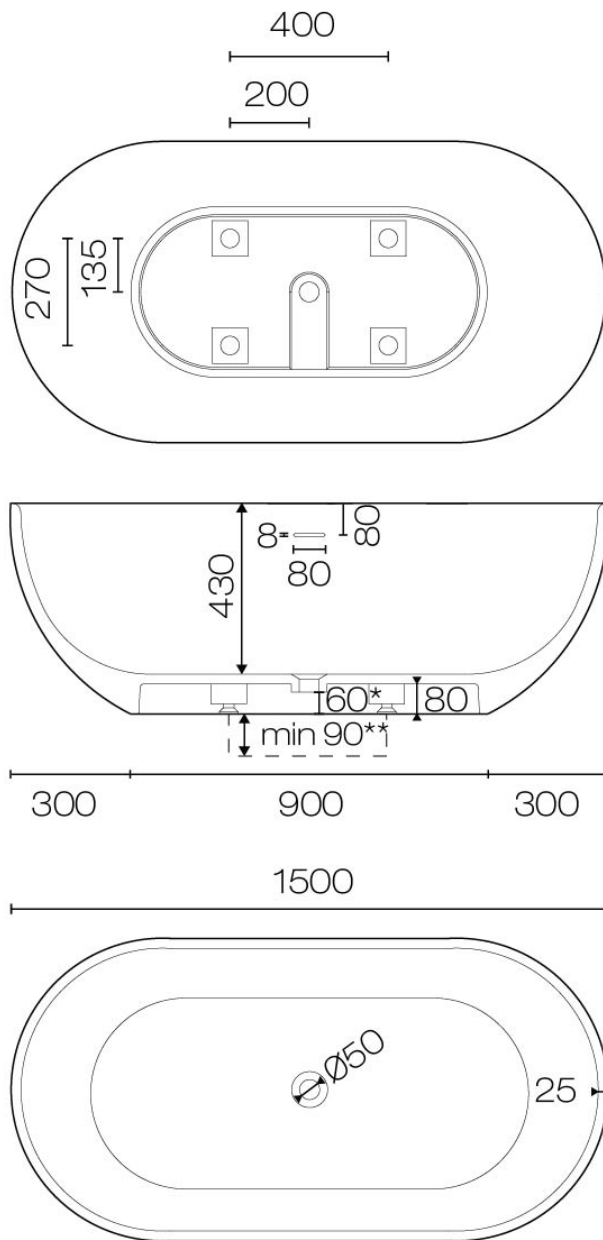

Dimensions: 1500mm L x 760mm W x 530mm H

Weight: 180kg

Colour: Matte White

Material: Solid surface

Installation: Overflow waste included

Specifications

*Critical measurement

**Minimum waste cavity/cutout recommended