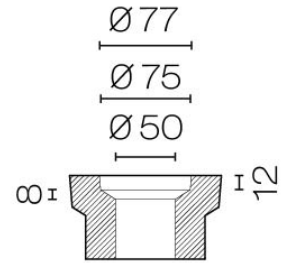

Dimensions: 1500mm L x 760mm W x 530mm H

Weight: 180kg

Colour: Matte White

Material: Solid surface

Installation: Overflow waste included

Specifications

*Critical measurement

**Minimum waste cavity/cutout recommended