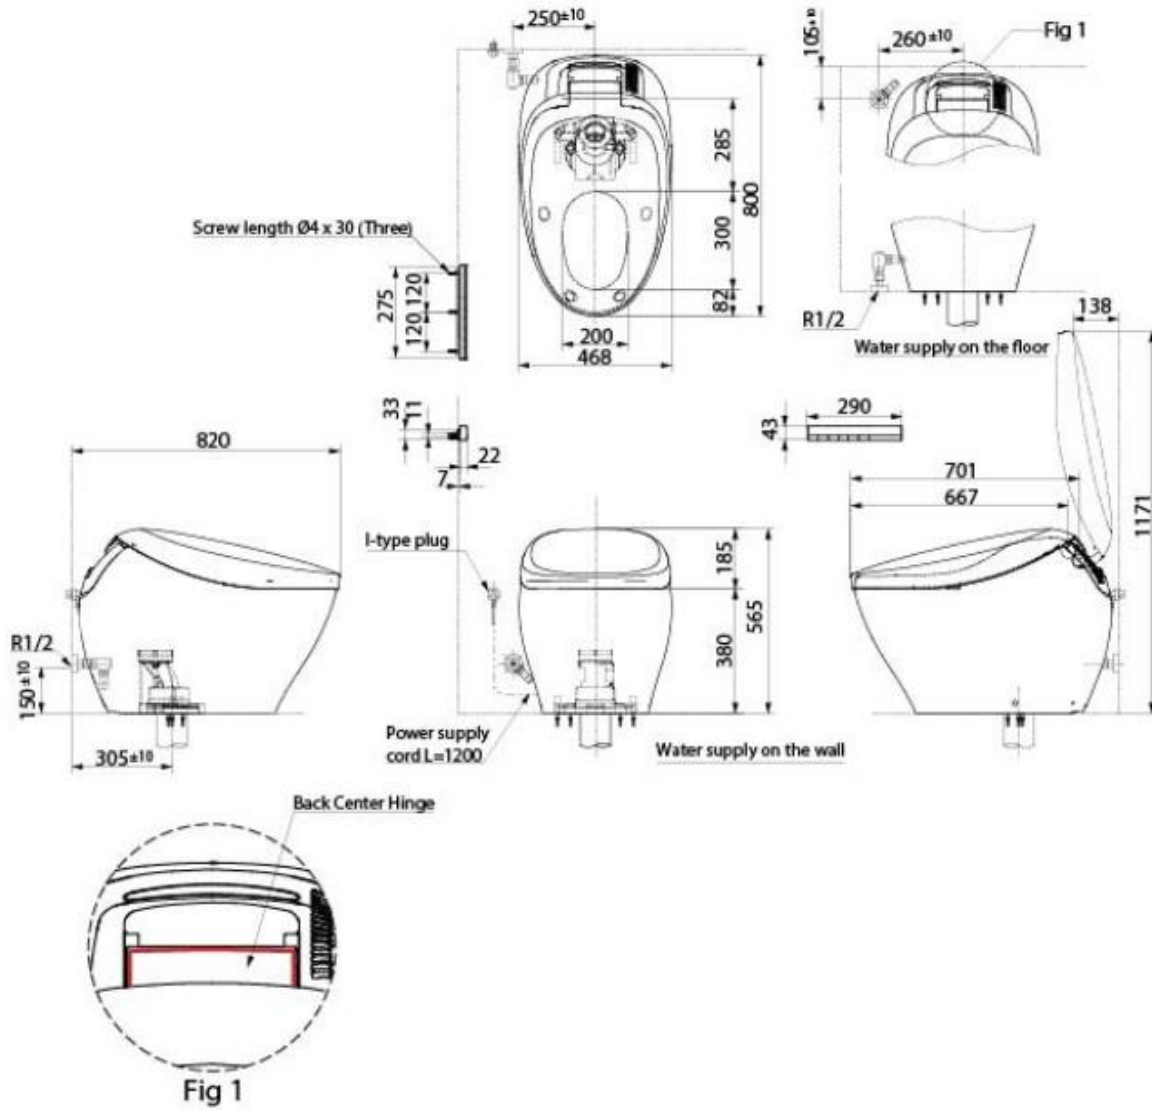

Installation: To be used in conjunction with WELS 4 STAR concealed cistern or flush valve

Colour: White

Material: Bowl -Vitreous China, Seat & Cover -Plastic, Remote Controller -Aluminium

WELS: 4 STAR Rated. 4.5 Litre Full Flush, 3 Litres Half Flush, 3.5 Litres per average flush

Specifications

CS901VC

()Recommended Dimension