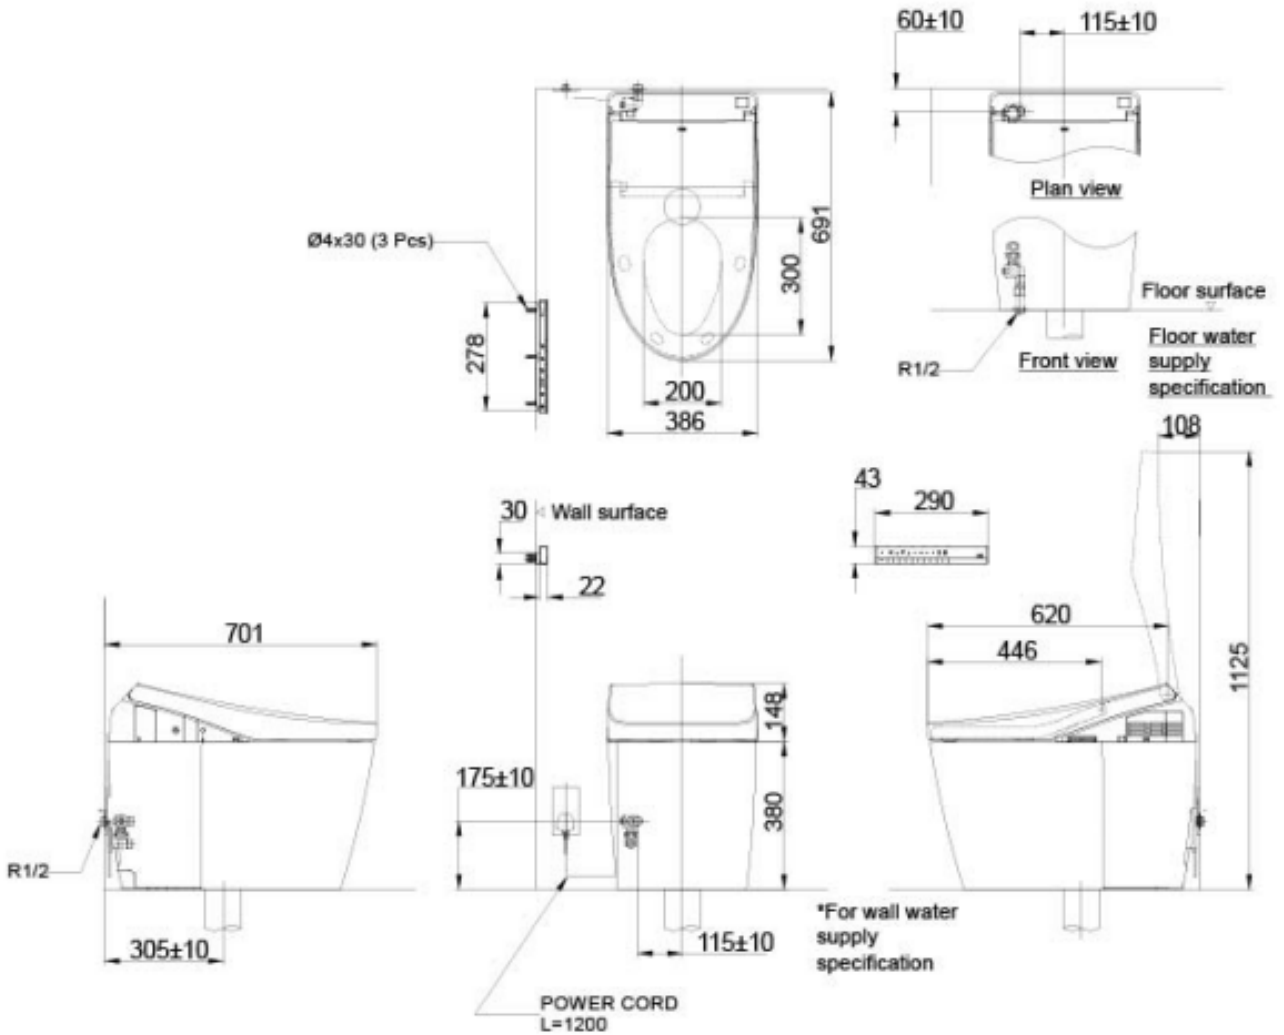

Installation: In-wall cistern & flush panel are *not required*

Colour: White

Material: Bowl -Vitreous China, Seat & Cover -Plastic, Remote Controller -Aluminium

WELS: 4 STAR Rated. 4.5 Litre Full Flush, 3 Litres Half Flush, 3.5 Litres per average flush

### Specifications

CS989VC /  
TCF9788WAT

( )Recommended Dimension