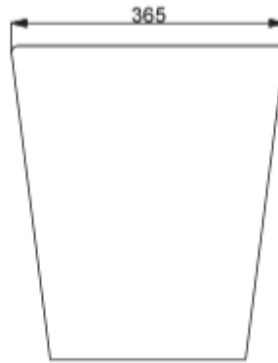

Drainage: S-trap setout 110mm, P-trap 180mm from finished floor

Installation: Floor should be laid level under the toilet and the pan fixing brackets supplied used.

WELS: 4 STAR Rated. 4.5 Litre Full Flush, 3 Litres Half Flush, 3.3 Litres per average flush. Licence number 0433

Specifications

SIDE VIEW

FRONT VIEW

BACK VIEW