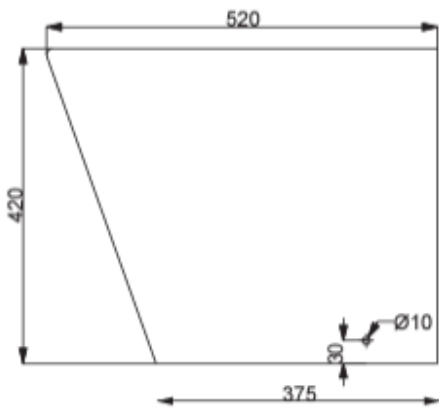

Drainage: S-trap setout 110mm, P-trap 180mm from finished floor

Installation: Floor should be laid level under the toilet and the pan fixing brackets supplied used.

WELS: 4 STAR Rated. 4.5 Litre Full Flush, 3 Litres Half Flush, 3.3 Litres per average flush. Licence number 0433

Specifications

SIDE VIEW

FRONT VIEW

BACK VIEW