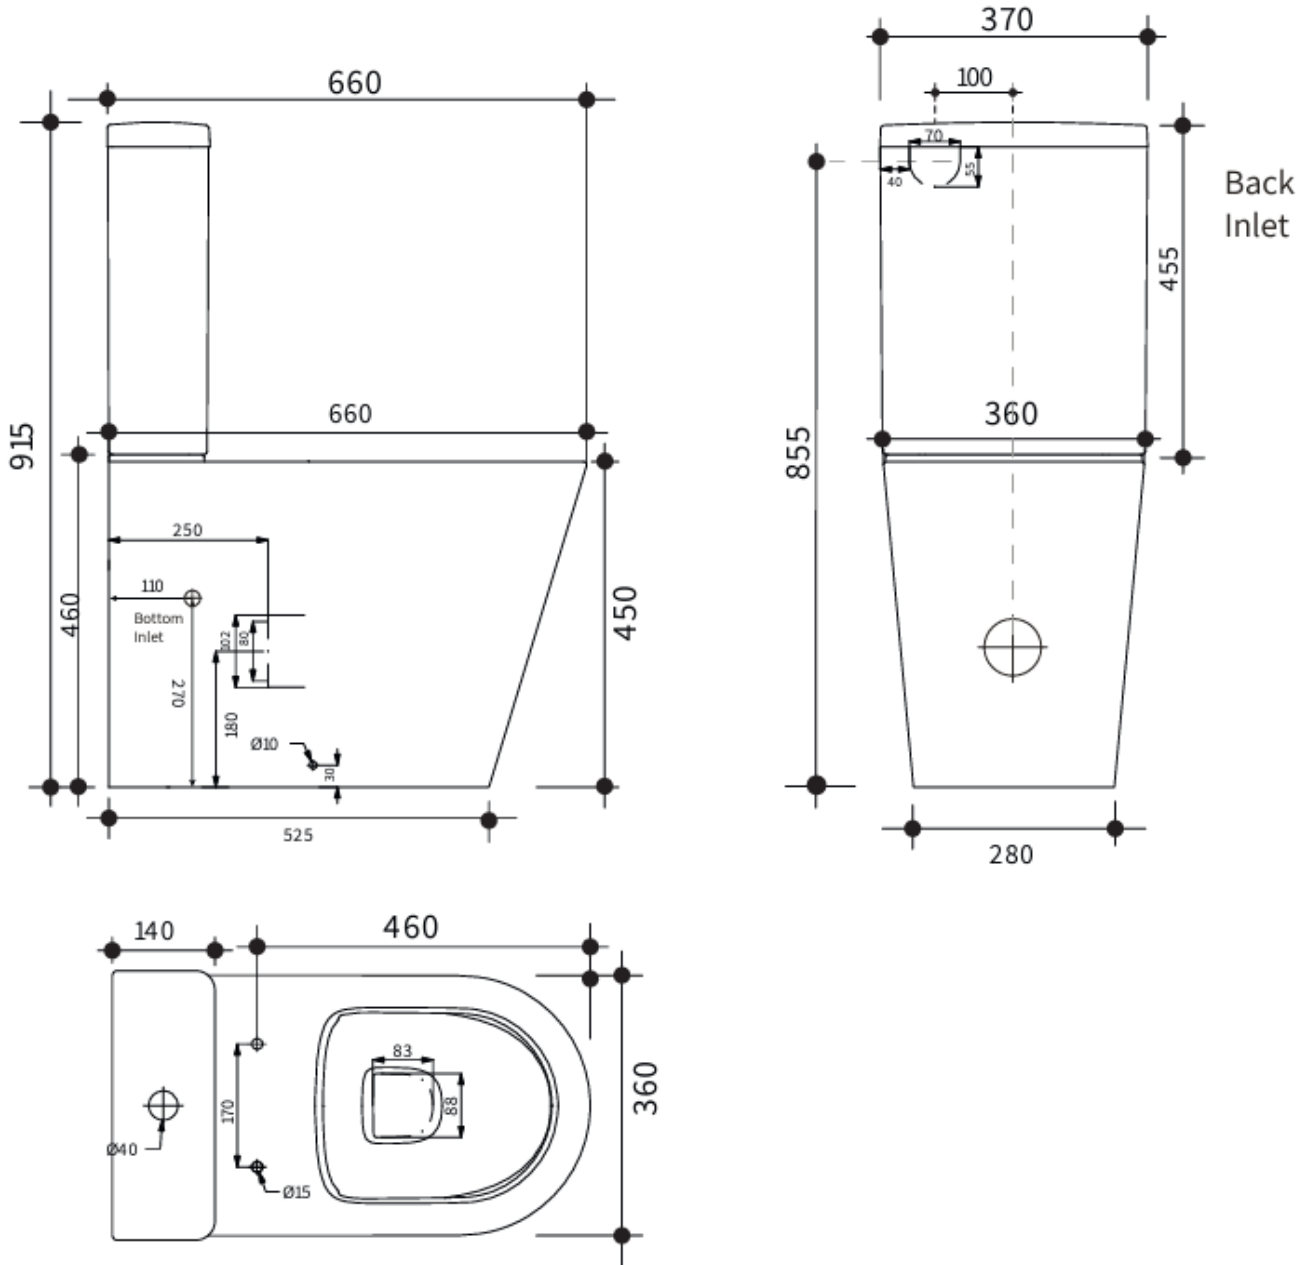

Features: Toilet is supplied as P-trap with adjustable S-trap conversion supplied. Rimless flush

Colours: Gloss White

Seat: Supplied standard with quick release 'SOFTCLOSE' seat

Water Inlet: Available as Back or Bottom Inlet

Drainage: S-trap setout 75-175mm.

Installation: Floor should be laid level under the toilet and the pan fixing brackets supplied used.

WELS: 5 STAR Rated. 4.5 Litre Full Flush, 3 Litres Half Flush, 3.5 Litres per average flush. Licence number 0433

Specifications

Note: All dimensions are in millimetres and are subject to normal manufacturing variances.
Studio Bagno Pty Ltd reserves the right to vary specifications at any time without notice. Date created: 23/02/2023