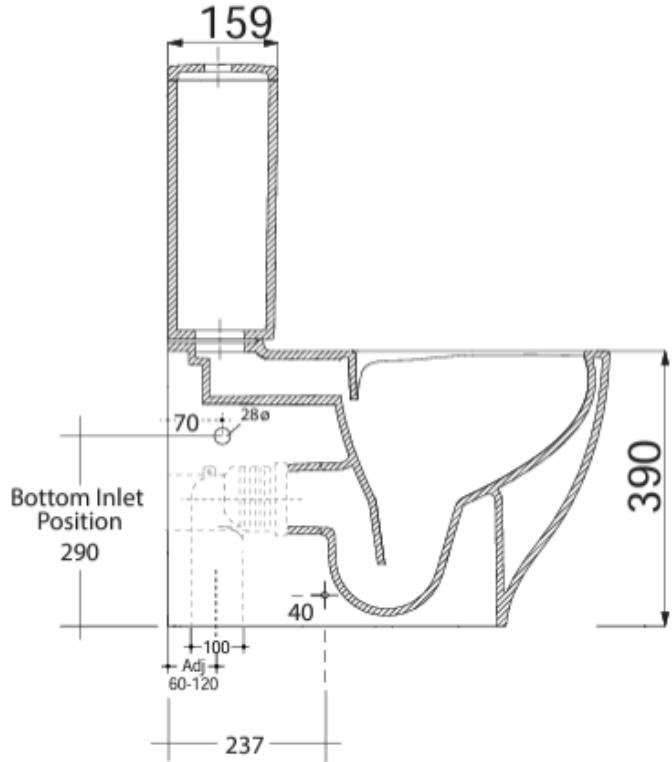

Features: Toilet is supplied as P-trap with adjustable S-trap conversion supplied. Rimless flush

Colours: Gloss White

Seat: Supplied standard with quick release 'SOFTCLOSE' seat

Water Inlet: Available as Back or Bottom Inlet

Drainage: S-trap setout 60-120mm.

Installation: Floor should be laid level under the toilet and the pan fixing brackets supplied used.

WELS: 4 STAR Rated. 4.5 Litre Full Flush, 3 Litres Half Flush, 3.3 Litres per average flush. Licence number 0433

### Specifications

Note: All dimensions are in millimetres and are subject to normal manufacturing variances. Studio Bagno Pty Ltd reserves the right to vary specifications at any time without notice. Date created: 19/04/21