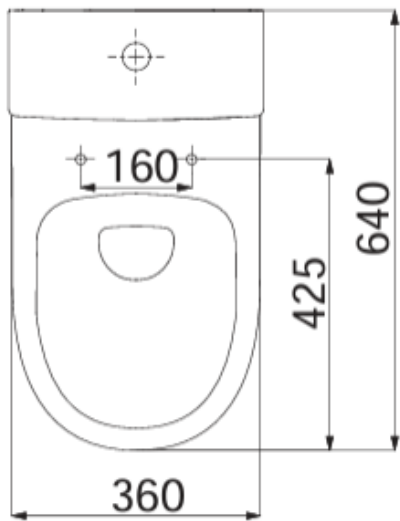

Features: Toilet is supplied as P-trap with adjustable S-trap conversion supplied. Rimless flush

Colours: Gloss White

Seat: Supplied standard with quick release 'SOFTCLOSE' seat

Water Inlet: Available as Back or Bottom Inlet

Drainage: S-trap setout 60-120mm.

Installation: Floor should be laid level under the toilet and the pan fixing brackets supplied used.

WELS: 4 STAR Rated. 4.5 Litre Full Flush, 3 Litres Half Flush, 3.3 Litres per average flush. Licence number 0433

### Specifications

Note: All dimensions are in millimetres and are subject to normal manufacturing variances. Studio Bagno Pty Ltd reserves the right to vary specifications at any time without notice. Date created: 19/04/21