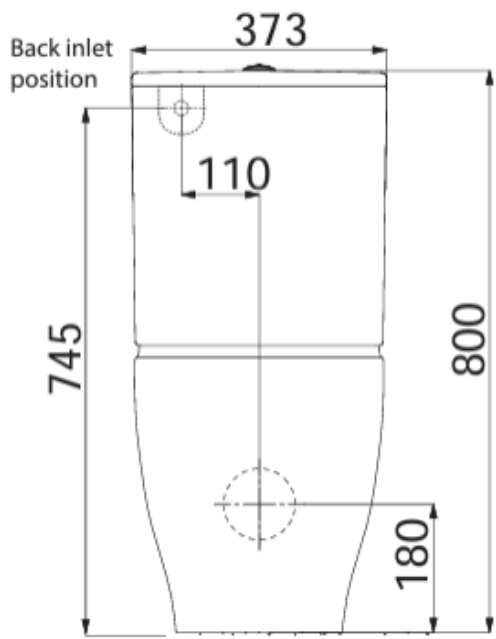

Features: Toilet is supplied as P-trap with adjustable S-trap conversion supplied. Rimless flush

Colours: Gloss White

Seat: Supplied standard with quick release 'SOFTCLOSE' seat

Water Inlet: Available as Back or Bottom Inlet

Drainage: S-trap setout 60-120mm.

Installation: Floor should be laid level under the toilet and the pan fixing brackets supplied used.

WELS: 4 STAR Rated. 4.5 Litre Full Flush, 3 Litres Half Flush, 3.3 Litres per average flush. Licence number 0433

### Specifications

Note: All dimensions are in millimetres and are subject to normal manufacturing variances. Studio Bagno Pty Ltd reserves the right to vary specifications at any time without notice. Date created: 19/04/21