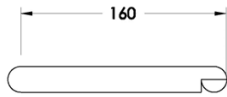

Nanobar Toilet Roll Holder

Design clarity is the concept behind the design of Brodware's new Nanobar collection. The collection demonstrates disciplined minimalism, while focusing on proportion, scale and carefully measured angles. Each fixture is meticulously crafted to reflect the most simple, linear form without compromising on function.

Made in Australia

Finish: Available in all Brodware finishes

Specifications

Front view

Side view:

Top view: